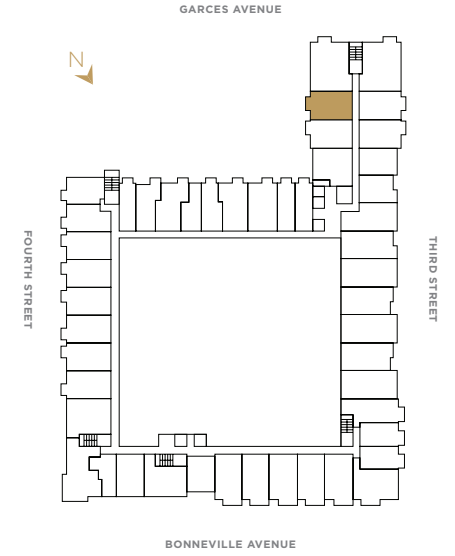

Create Your Own Canvas

WF818

1 Bath | 818 - 819 Square Feet

NOTES

FLOOR PLANS ARE SUBJECT TO CHANGE WITHOUT NOTICE AND ARE FOR PRESENTATION PURPOSES ONLY AS THEY ARE NOT TO SCALE. ALL DIMENSIONS AND SQUARE FOOTAGES ARE APPROXIMATE AND MAY VARY DUE TO UNIQUENESS OF THE BUILDING DESIGN AND CONFIGURATION AND NO REPRESENTATION IS MADE AS TO THE ACCURACY OF SUCH FIGURES. DK LAS VEGAS LLC COMMUNITY. 🏠 NORTHCAP 🏠