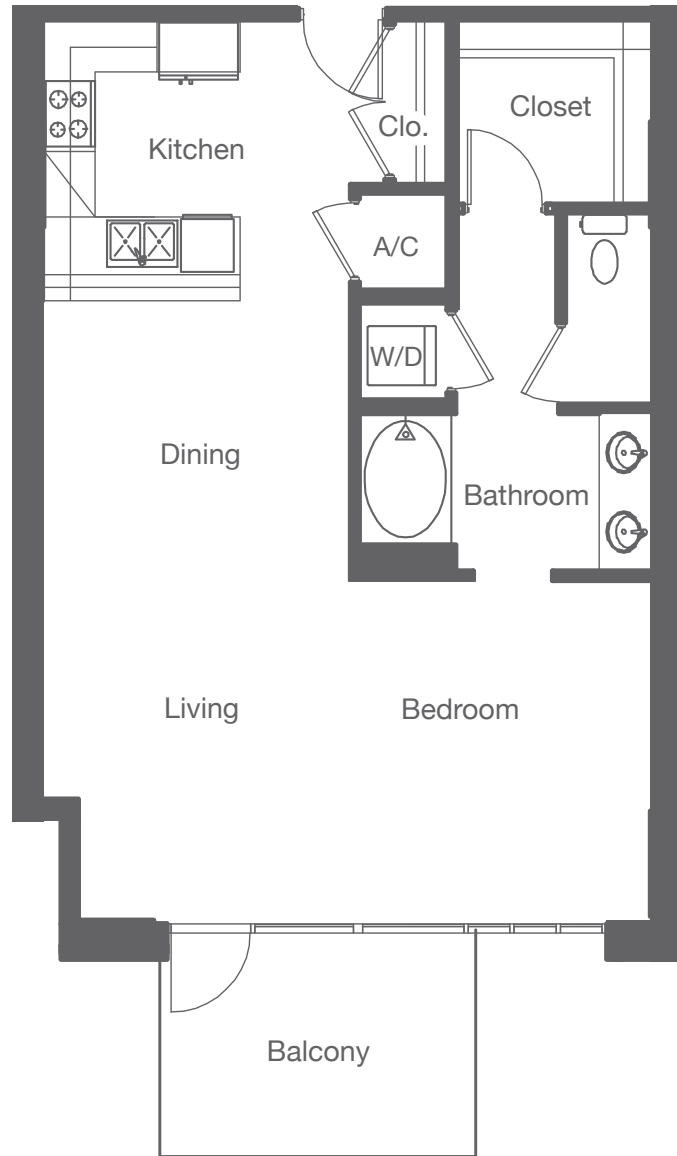

Create Your Own Canvas

WF818

1 Bath | 818 - 819 Square Feet

NOTES

FLOOR PLANS ARE SUBJECT TO CHANGE WITHOUT NOTICE AND ARE FOR PRESENTATION PURPOSES ONLY AS THEY ARE NOT TO SCALE. ALL DIMENSIONS AND SQUARE FOOTAGES ARE APPROXIMATE AND MAY VARY DUE TO UNIQUENESS OF THE BUILDING DESIGN AND CONFIGURATION AND NO REPRESENTATION IS MADE AS TO THE ACCURACY OF SUCH FIGURES. DK LAS VEGAS LLC COMMUNITY. 🏠 NORTHCAP 🏠