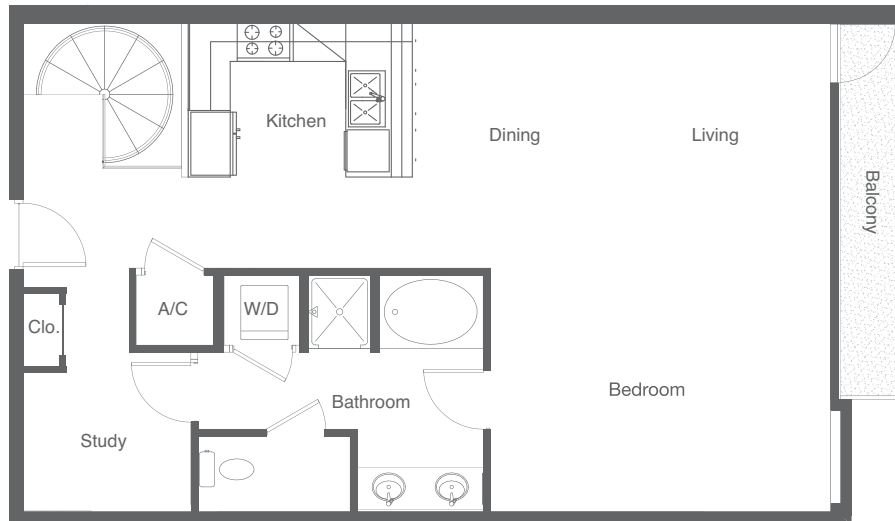

# Create Your Own Canvas

## MLW1962

1.5 Baths | 1,962 - 1,993 Square Feet

### NOTES

---

---

---

---

---

FLOOR PLANS ARE SUBJECT TO CHANGE WITHOUT NOTICE AND ARE FOR PRESENTATION PURPOSES ONLY AS THEY ARE NOT TO SCALE. ALL DIMENSIONS AND SQUARE FOOTAGES ARE APPROXIMATE AND MAY VARY DUE TO UNIQUENESS OF THE BUILDING DESIGN AND CONFIGURATION AND NO REPRESENTATION IS MADE AS TO THE ACCURACY OF SUCH FIGURES. DK LAS VEGAS LLC COMMUNITY. 🏠 NORTHCAP 🏠