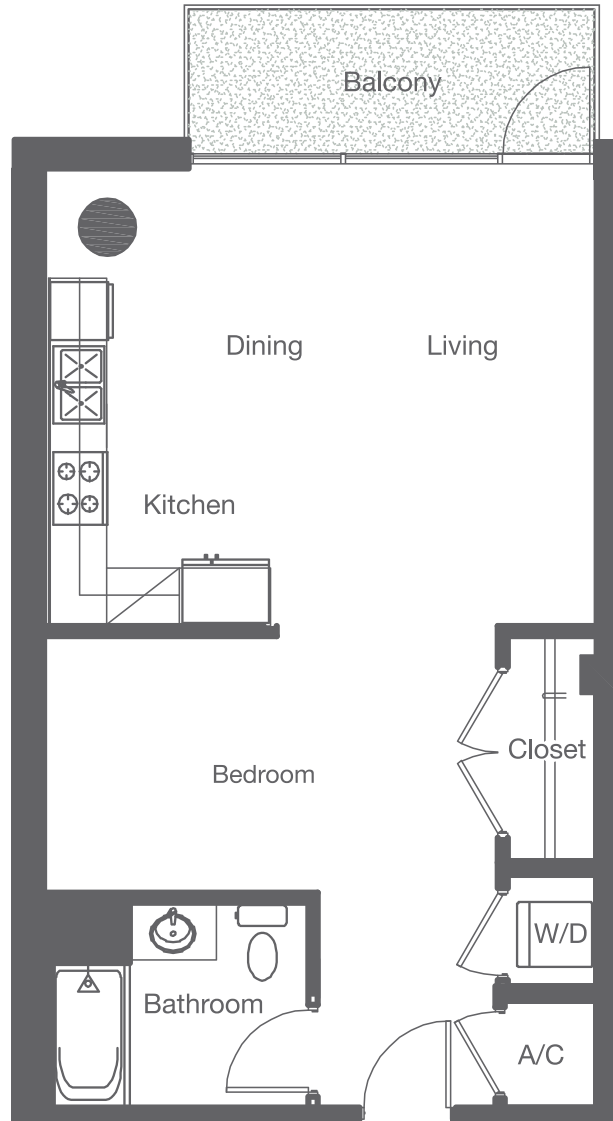

Create Your Own Canvas

MF647

Residence #319

1 Bath | 647 Square Feet

NOTES

FLOOR PLANS ARE SUBJECT TO CHANGE WITHOUT NOTICE AND ARE FOR PRESENTATION PURPOSES ONLY AS THEY ARE NOT TO SCALE. ALL DIMENSIONS AND SQUARE FOOTAGES ARE APPROXIMATE AND MAY VARY DUE TO UNIQUENESS OF THE BUILDING DESIGN AND CONFIGURATION AND NO REPRESENTATION IS MADE AS TO THE ACCURACY OF SUCH FIGURES. 🏠 NORTHCAP 🏠