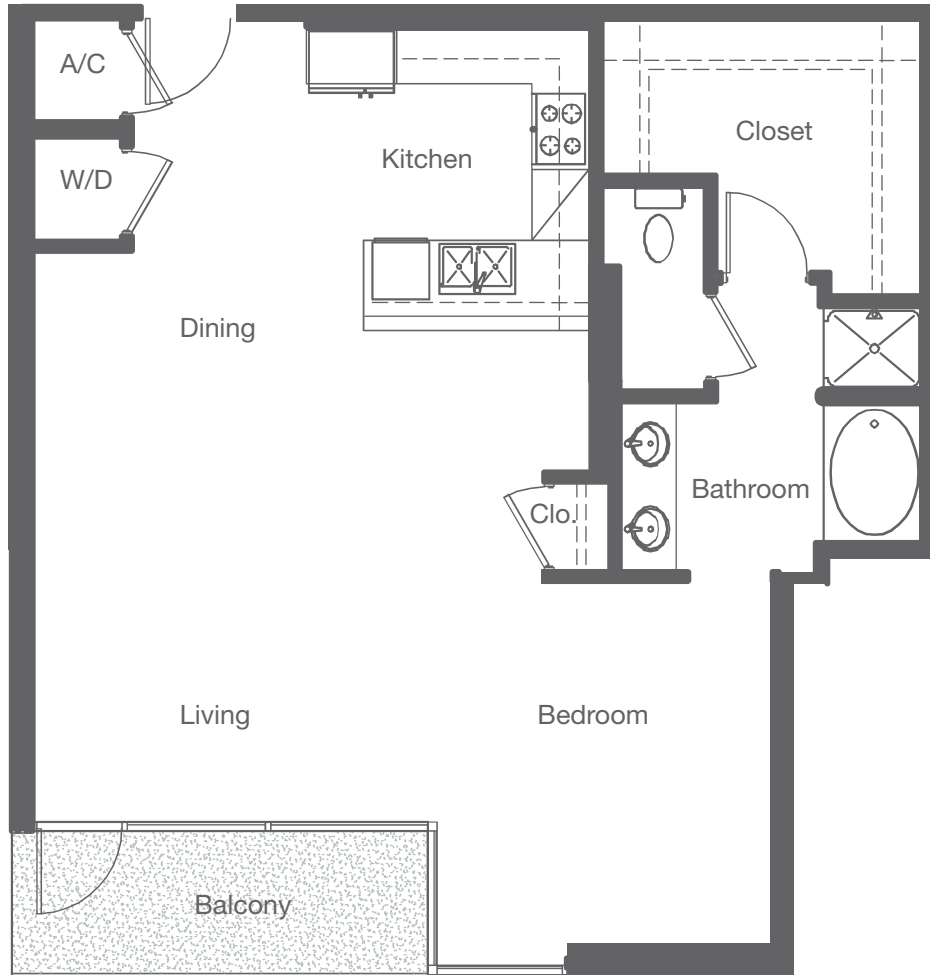

JUHL

Create Your Own Canvas

**BF908**

1 Bath | 904 - 908 Square Feet

NOTES

---

---

---

---

---

FLOOR PLANS ARE SUBJECT TO CHANGE WITHOUT NOTICE AND ARE FOR PRESENTATION PURPOSES ONLY AS THEY ARE NOT TO SCALE. ALL DIMENSIONS AND SQUARE FOOTAGES ARE APPROXIMATE AND MAY VARY DUE TO UNIQUENESS OF THE BUILDING DESIGN AND CONFIGURATION AND NO REPRESENTATION IS MADE AS TO THE ACCURACY OF SUCH FIGURES. DK LAS VEGAS LLC COMMUNITY. 🏠 NORTHCAP 🏠