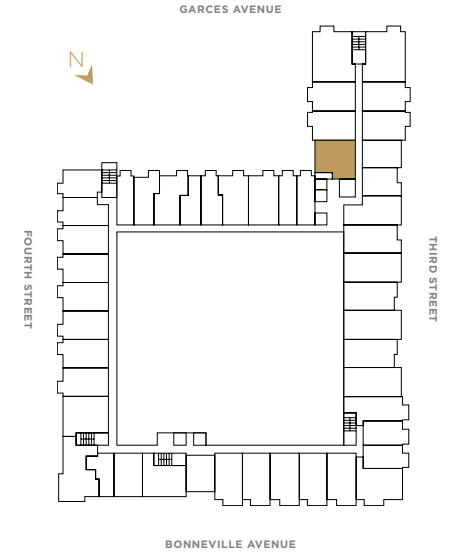

JUHL

Create Your Own Canvas

**BF908**

1 Bath | 904 - 908 Square Feet

NOTES

---

---

---

---

---

FLOOR PLANS ARE SUBJECT TO CHANGE WITHOUT NOTICE AND ARE FOR PRESENTATION PURPOSES ONLY AS THEY ARE NOT TO SCALE. ALL DIMENSIONS AND SQUARE FOOTAGES ARE APPROXIMATE AND MAY VARY DUE TO UNIQUENESS OF THE BUILDING DESIGN AND CONFIGURATION AND NO REPRESENTATION IS MADE AS TO THE ACCURACY OF SUCH FIGURES. DK LAS VEGAS LLC COMMUNITY. 🏠 NORTHCAP 🏠