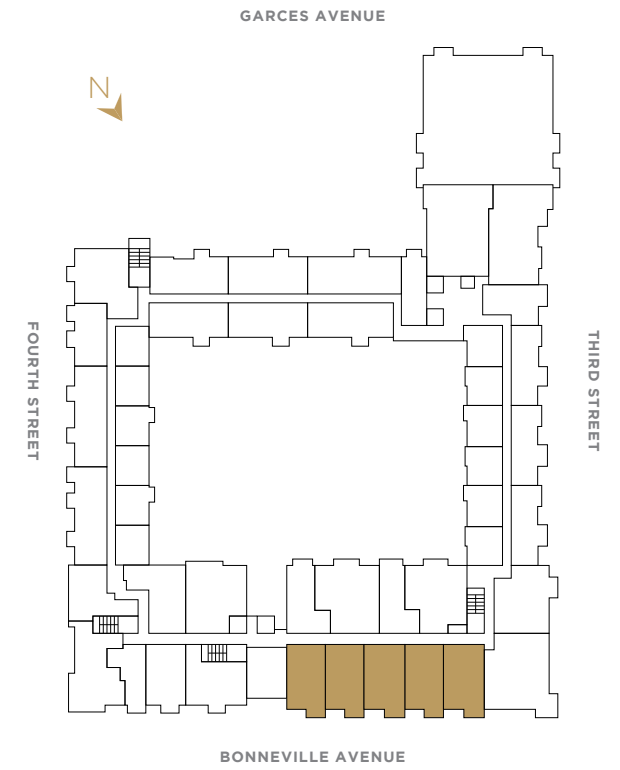

**MF922**

JuhlLV.com | 702-816-5466  
 353 E Bonneville Ave  
 Las Vegas, NV 89101

FLOOR PLANS ARE SUBJECT TO CHANGE WITHOUT NOTICE AND ARE FOR PRESENTATION PURPOSES ONLY AS THEY ARE NOT TO SCALE. ALL DIMENSIONS AND SQUARE FOOTAGES ARE APPROXIMATE AND MAY VARY DUE TO UNIQUENESS OF THE BUILDING DESIGN AND CONFIGURATION AND NO REPRESENTATION IS MADE AS TO THE ACCURACY OF SUCH FIGURES. DK LAS VEGAS LLC COMMUNITY. NORTHCAP COMMERCIAL | LICENSE # B.0143037 NORTHCAP

JUHL

Create Your Own Canvas

MF922

1 Bath | 922 - 928 Square Feet

NOTES

---

---

---