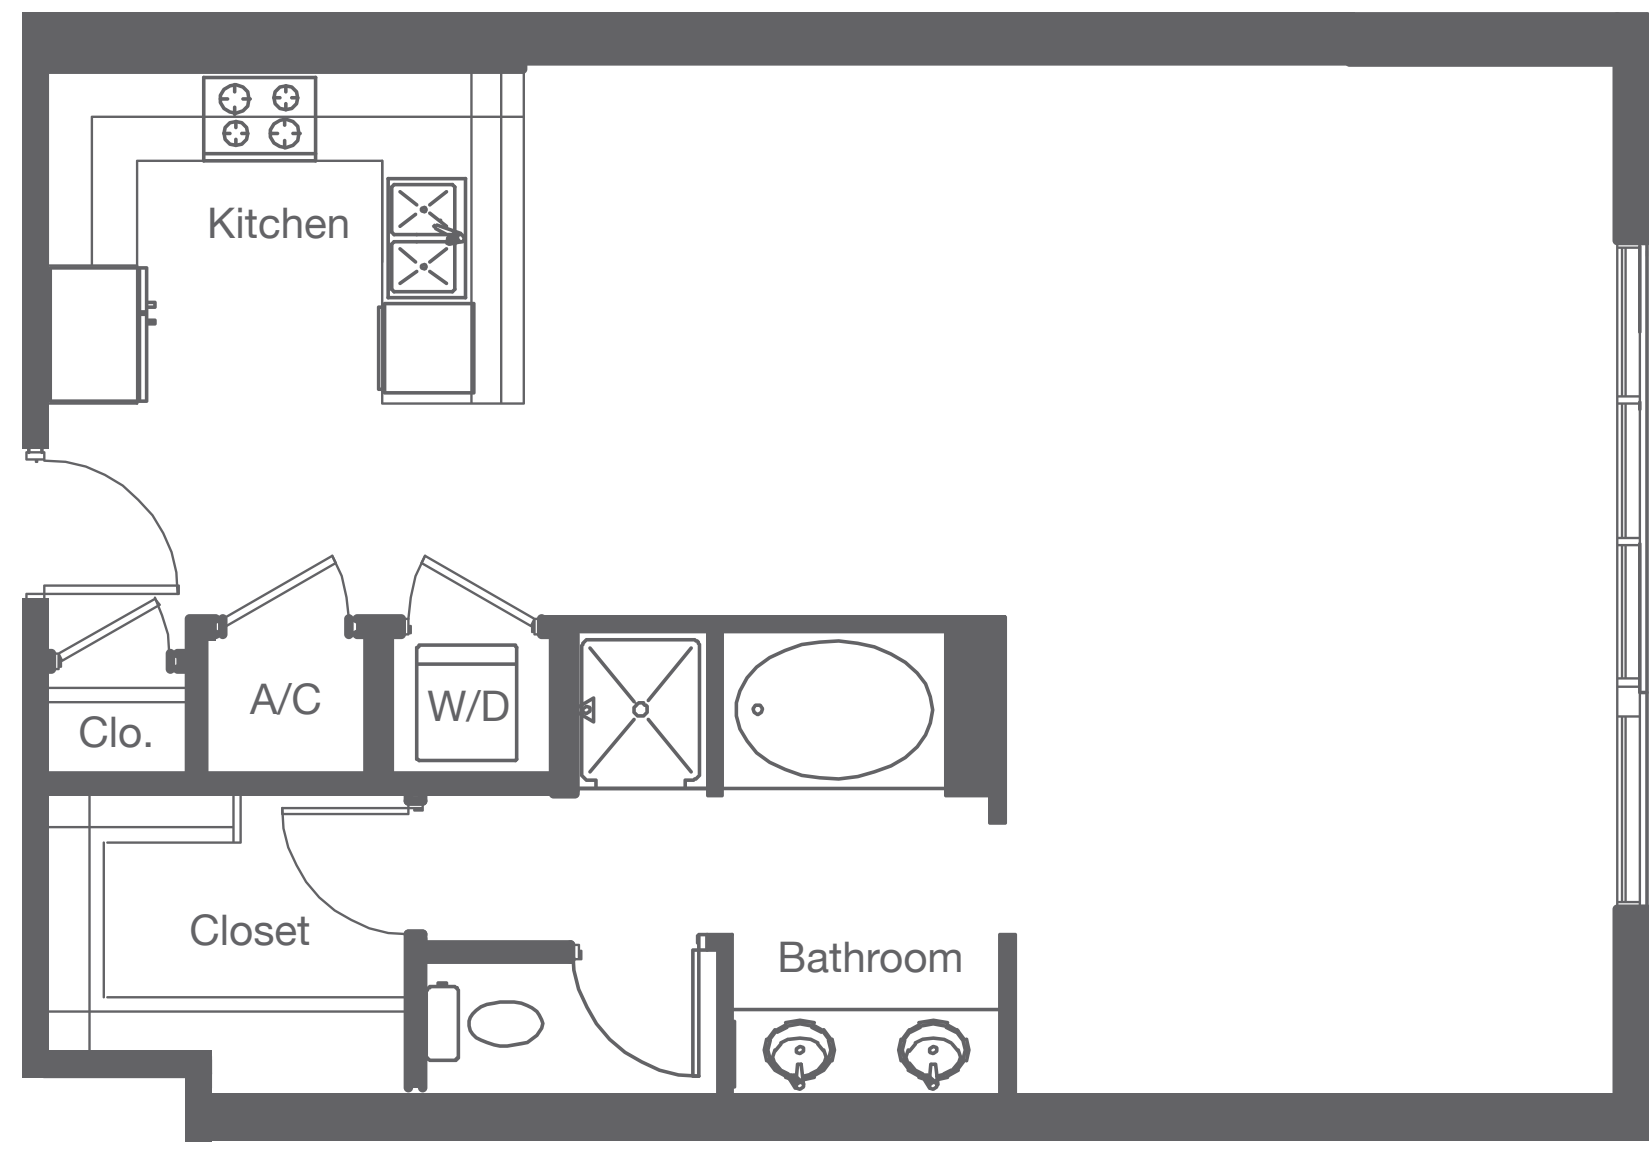

JUHL

Create Your Own Canvas

HF852

1 Bath | 852 Square Feet

NOTES