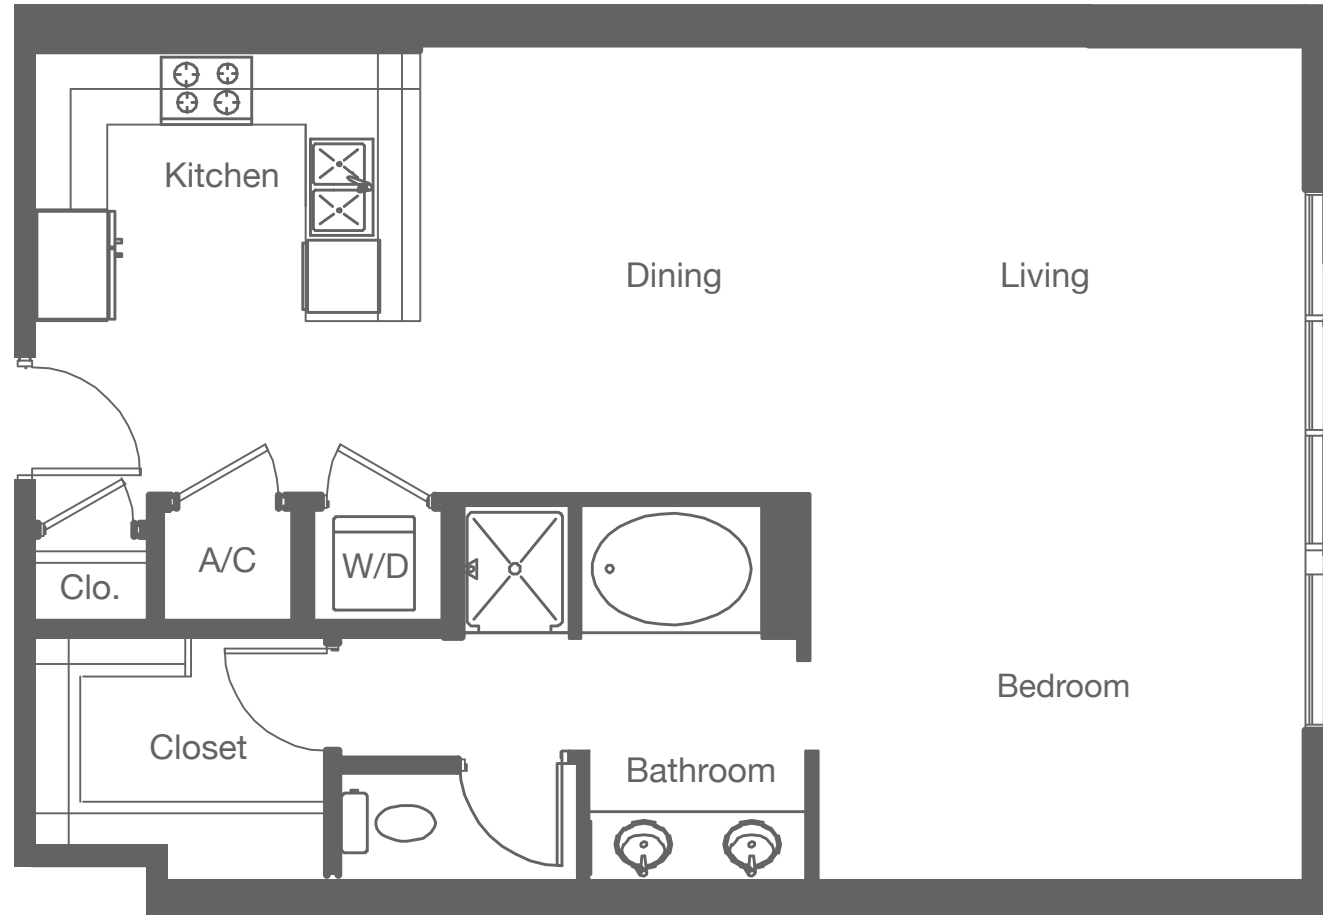

JUHL

HF852

JuhlLV.com | 702-816-5466
353 E Bonneville Ave
Las Vegas, NV 89101

FLOOR PLANS ARE SUBJECT TO CHANGE WITHOUT NOTICE AND ARE FOR PRESENTATION PURPOSES ONLY AS THEY ARE NOT TO SCALE. ALL DIMENSIONS AND SQUARE FOOTAGES ARE APPROXIMATE AND MAY VARY DUE TO UNIQUENESS OF THE BUILDING DESIGN AND CONFIGURATION AND NO REPRESENTATION IS MADE AS TO THE ACCURACY OF SUCH FIGURES. DK LAS VEGAS LLC COMMUNITY. NORTHCAP

JUHL

Create Your Own Canvas

HF852

1 Bath | 852 Square Feet

NOTES