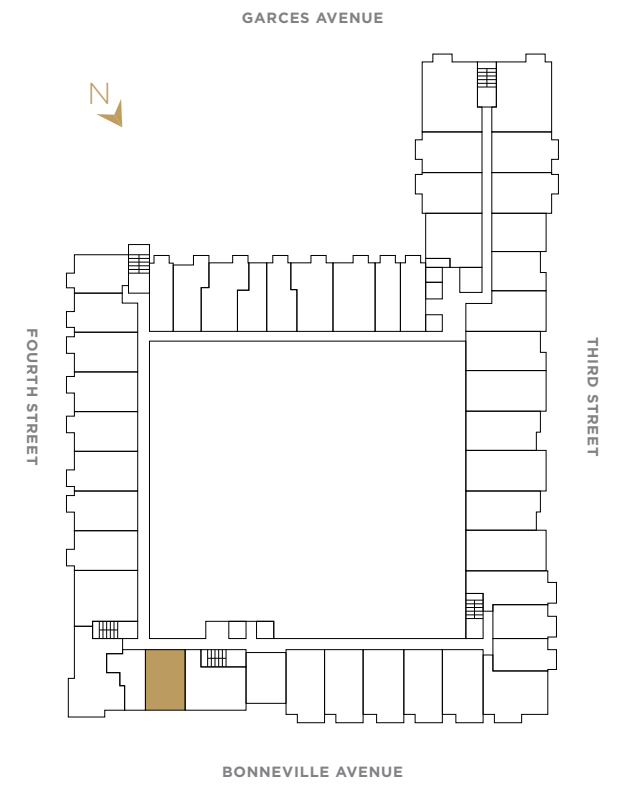

JUHL

HF852

JuhlLV.com | 702-816-5466
353 E Bonneville Ave
Las Vegas, NV 89101

FLOOR PLANS ARE SUBJECT TO CHANGE WITHOUT NOTICE AND ARE FOR PRESENTATION PURPOSES ONLY AS THEY ARE NOT TO SCALE. ALL DIMENSIONS AND SQUARE FOOTAGES ARE APPROXIMATE AND MAY VARY DUE TO UNIQUENESS OF THE BUILDING DESIGN AND CONFIGURATION AND NO REPRESENTATION IS MADE AS TO THE ACCURACY OF SUCH FIGURES. DK LAS VEGAS LLC COMMUNITY. NORTHCAP

JUHL

Create Your Own Canvas

HF852

1 Bath | 852 Square Feet

NOTES