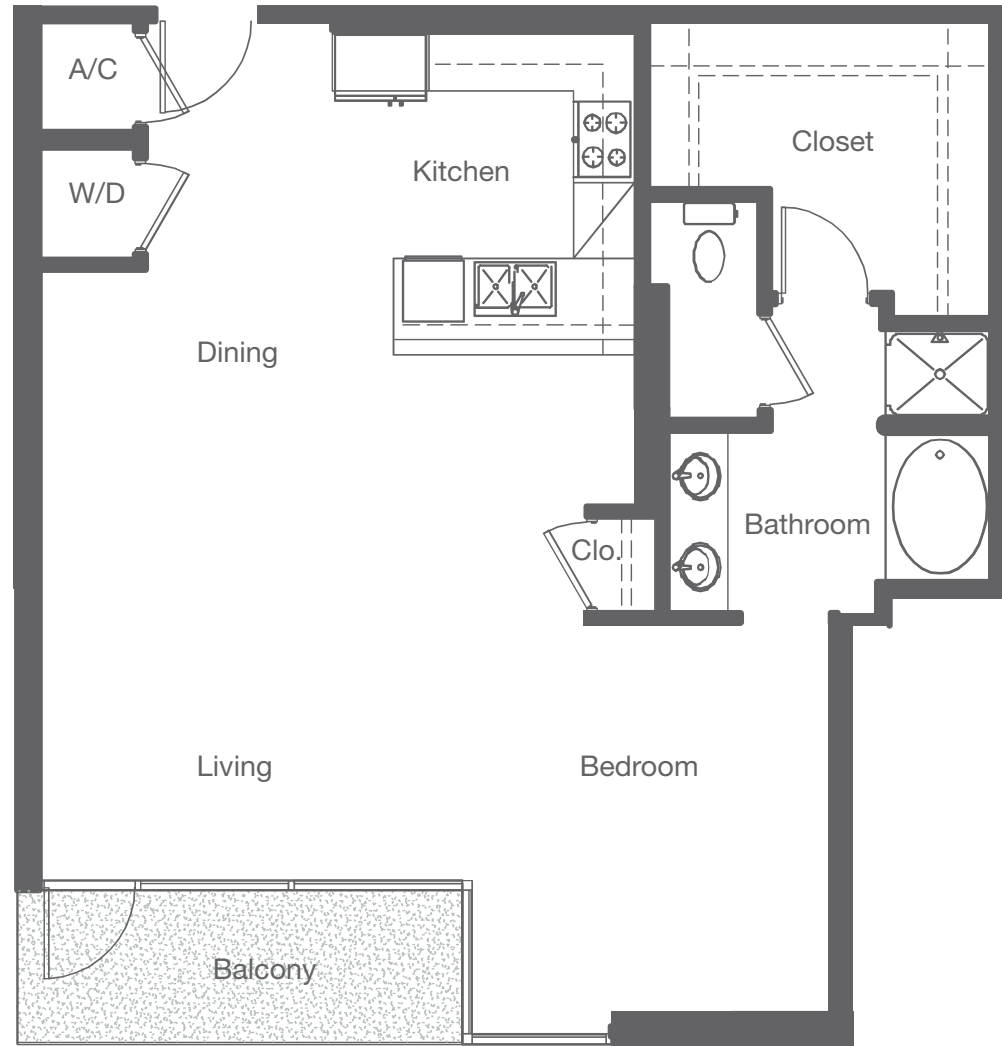

JUHL

BF908

JuhlLV.com | 702-816-5466
353 E Bonneville Ave
Las Vegas, NV 89101

FLOOR PLANS ARE SUBJECT TO CHANGE WITHOUT NOTICE AND ARE FOR PRESENTATION PURPOSES ONLY AS THEY ARE NOT TO SCALE. ALL DIMENSIONS AND SQUARE FOOTAGES ARE APPROXIMATE AND MAY VARY DUE TO UNIQUENESS OF THE BUILDING DESIGN AND CONFIGURATION AND NO REPRESENTATION IS MADE AS TO THE ACCURACY OF SUCH FIGURES. DK LAS VEGAS LLC COMMUNITY. NORTHCAP COMMERCIAL | LICENSE # B.0143037 NORTHCAP

Create Your Own Canvas

BF908

1 Bath | 904 - 908 Square Feet

NOTES