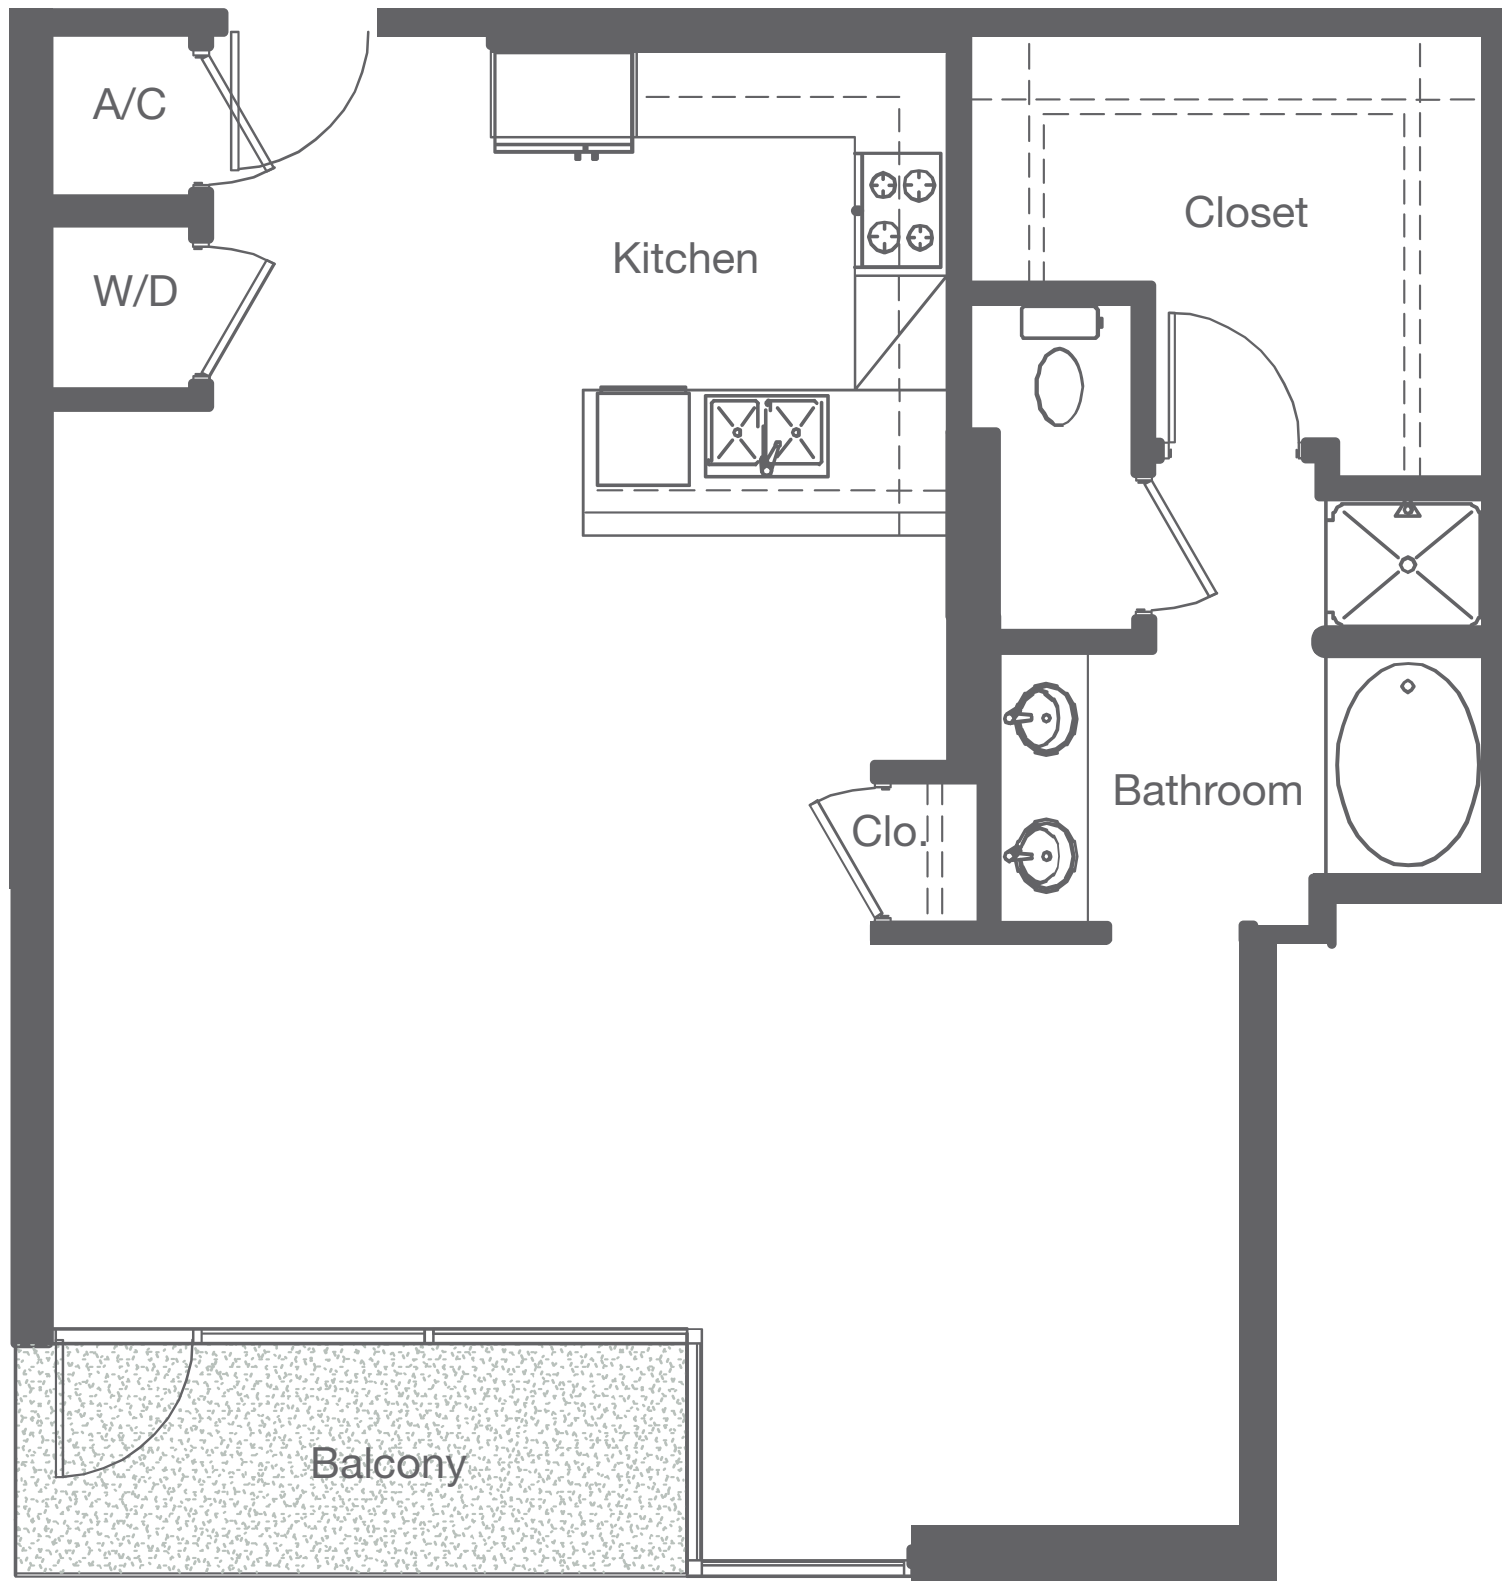

JUHL

BF908

JuhlLV.com | 702-816-5466
353 E Bonneville Ave
Las Vegas, NV 89101

FLOOR PLANS ARE SUBJECT TO CHANGE WITHOUT NOTICE AND ARE FOR PRESENTATION PURPOSES ONLY AS THEY ARE NOT TO SCALE. ALL DIMENSIONS AND SQUARE FOOTAGES ARE APPROXIMATE AND MAY VARY DUE TO UNIQUENESS OF THE BUILDING DESIGN AND CONFIGURATION AND NO REPRESENTATION IS MADE AS TO THE ACCURACY OF SUCH FIGURES. DK LAS VEGAS LLC COMMUNITY. NORTHCAP COMMERCIAL | LICENSE # B.0143037 NORTHCAP

Create Your Own Canvas

BF908

1 Bath | 904 - 908 Square Feet

NOTES