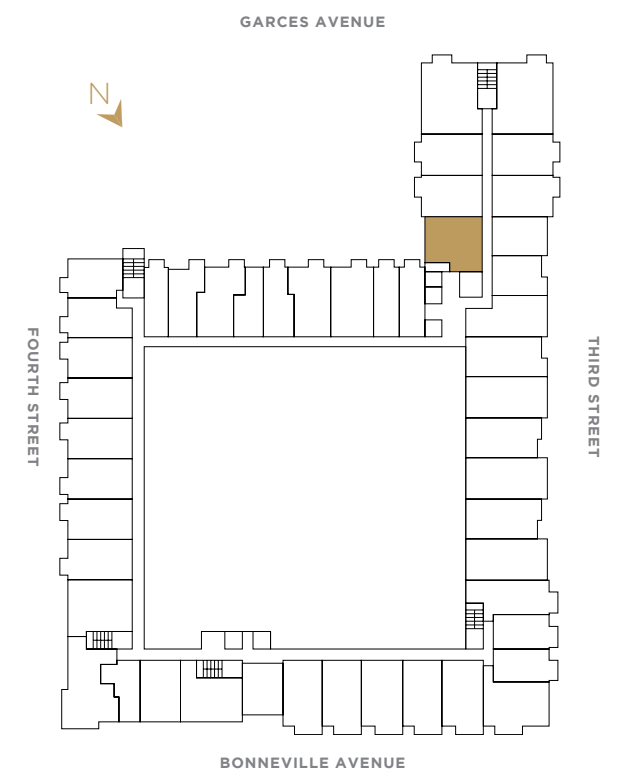

JUHL

BF908

JuhlLV.com | 702-816-5466
353 E Bonneville Ave
Las Vegas, NV 89101

FLOOR PLANS ARE SUBJECT TO CHANGE WITHOUT NOTICE AND ARE FOR PRESENTATION PURPOSES ONLY AS THEY ARE NOT TO SCALE. ALL DIMENSIONS AND SQUARE FOOTAGES ARE APPROXIMATE AND MAY VARY DUE TO UNIQUENESS OF THE BUILDING DESIGN AND CONFIGURATION AND NO REPRESENTATION IS MADE AS TO THE ACCURACY OF SUCH FIGURES. DK LAS VEGAS LLC COMMUNITY. NORTHCAP COMMERCIAL | LICENSE # B.0143037 NORTHCAP

Create Your Own Canvas

BF908

1 Bath | 904 - 908 Square Feet

NOTES