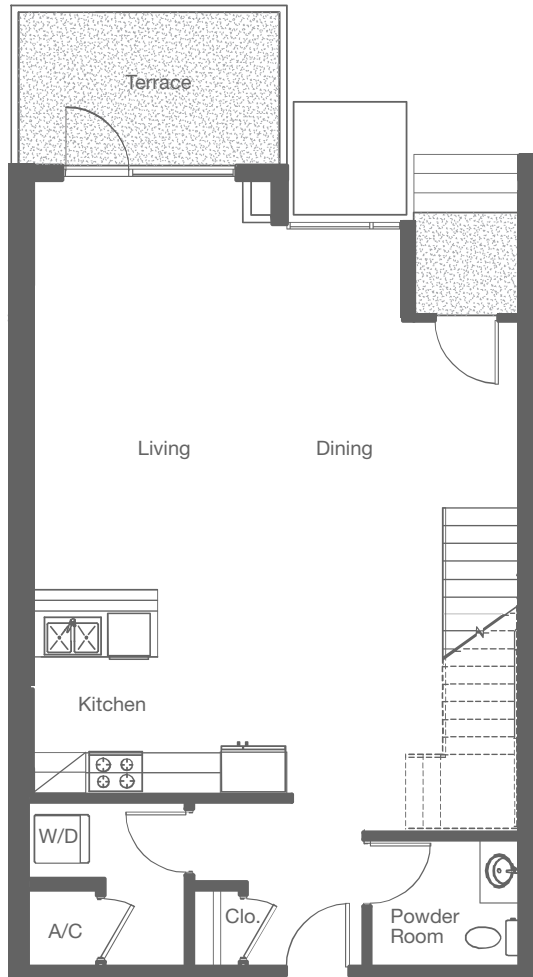

JUHL

Create Your Own Canvas

BB1833

Residence #123, 127, 131

2.5 Baths | 1,825 - 1,833 Square Feet

NOTES

FLOOR PLANS ARE SUBJECT TO CHANGE WITHOUT NOTICE AND ARE FOR PRESENTATION PURPOSES ONLY AS THEY ARE NOT TO SCALE. ALL DIMENSIONS AND SQUARE FOOTAGES ARE APPROXIMATE AND MAY VARY DUE TO UNIQUENESS OF THE BUILDING DESIGN AND CONFIGURATION AND NO REPRESENTATION IS MADE AS TO THE ACCURACY OF SUCH FIGURES. DK LAS VEGAS LLC COMMUNITY. NORTHCAP