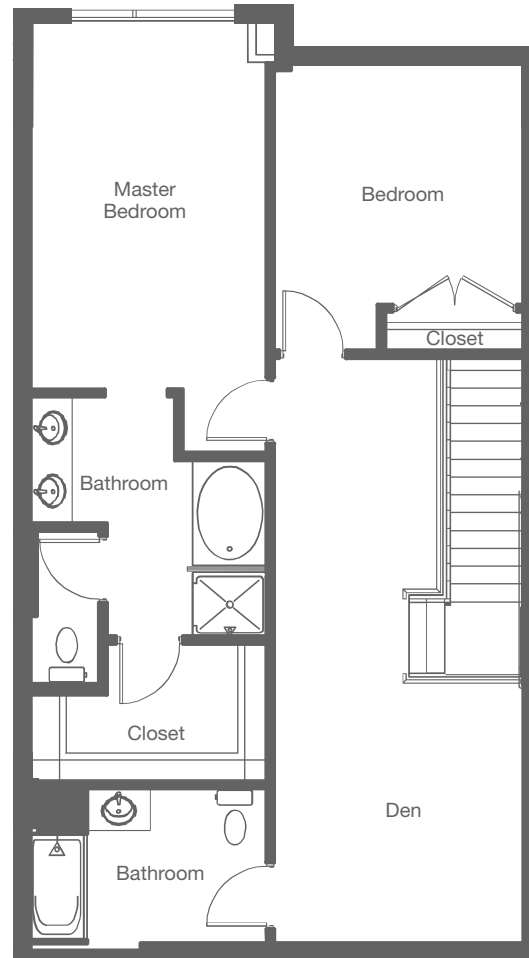

JUHL

Create Your Own Canvas

BB1833

Residence #123, 127, 131

2.5 Baths | 1,825 - 1,833 Square Feet

NOTES

FLOOR PLANS ARE SUBJECT TO CHANGE WITHOUT NOTICE AND ARE FOR PRESENTATION PURPOSES ONLY AS THEY ARE NOT TO SCALE. ALL DIMENSIONS AND SQUARE FOOTAGES ARE APPROXIMATE AND MAY VARY DUE TO UNIQUENESS OF THE BUILDING DESIGN AND CONFIGURATION AND NO REPRESENTATION IS MADE AS TO THE ACCURACY OF SUCH FIGURES. DK LAS VEGAS LLC COMMUNITY. NORTHCAP