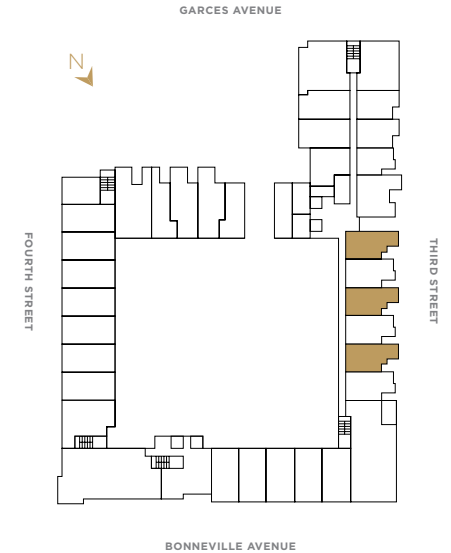

JUHL

Create Your Own Canvas

BB1833

Residence #123, 127, 131

2.5 Baths | 1,825 - 1,833 Square Feet

NOTES

FLOOR PLANS ARE SUBJECT TO CHANGE WITHOUT NOTICE AND ARE FOR PRESENTATION PURPOSES ONLY AS THEY ARE NOT TO SCALE. ALL DIMENSIONS AND SQUARE FOOTAGES ARE APPROXIMATE AND MAY VARY DUE TO UNIQUENESS OF THE BUILDING DESIGN AND CONFIGURATION AND NO REPRESENTATION IS MADE AS TO THE ACCURACY OF SUCH FIGURES. DK LAS VEGAS LLC COMMUNITY. NORTHCAP