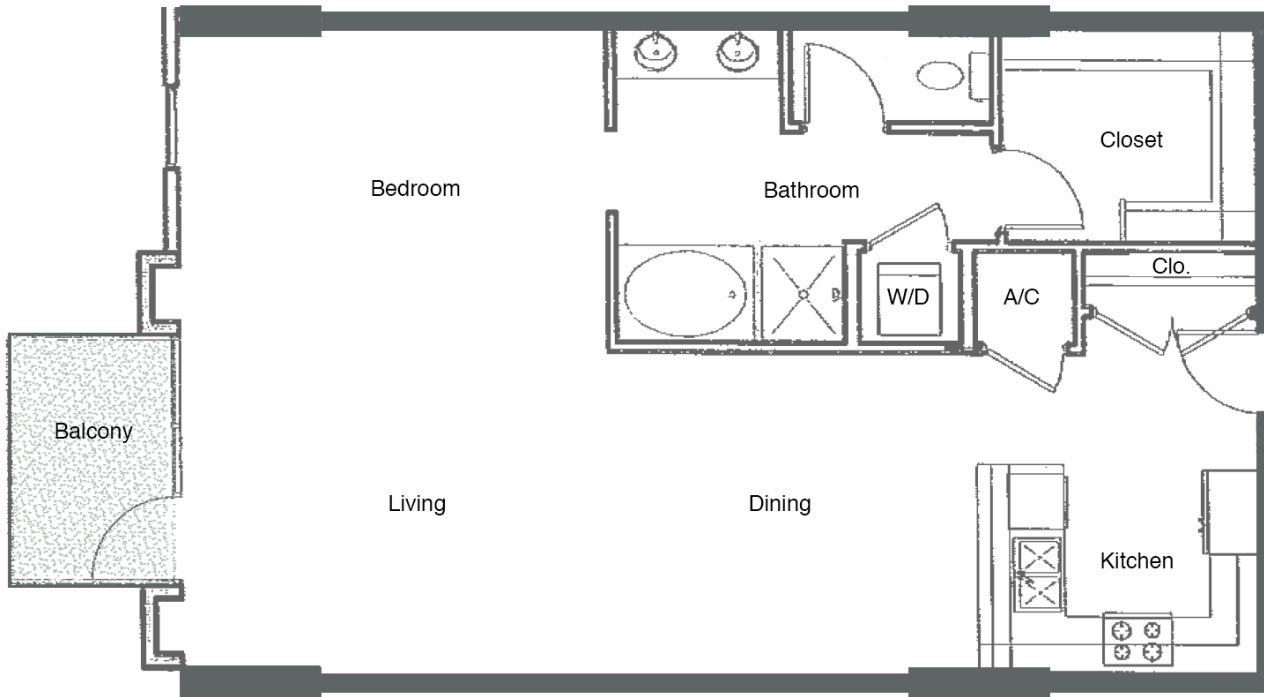

JUHL

Create Your Own Canvas

FF946

1 Bath | 936 - 954 Square Feet

NOTES

---

---

---

---

---

FLOOR PLANS ARE SUBJECT TO CHANGE WITHOUT NOTICE AND ARE FOR PRESENTATION PURPOSES ONLY AS THEY ARE NOT TO SCALE. ALL DIMENSIONS AND SQUARE FOOTAGES ARE APPROXIMATE AND MAY VARY DUE TO UNIQUENESS OF THE BUILDING DESIGN AND CONFIGURATION AND NO REPRESENTATION IS MADE AS TO THE ACCURACY OF SUCH FIGURES. DK LAS VEGAS LLC COMMUNITY. NORTHCAP