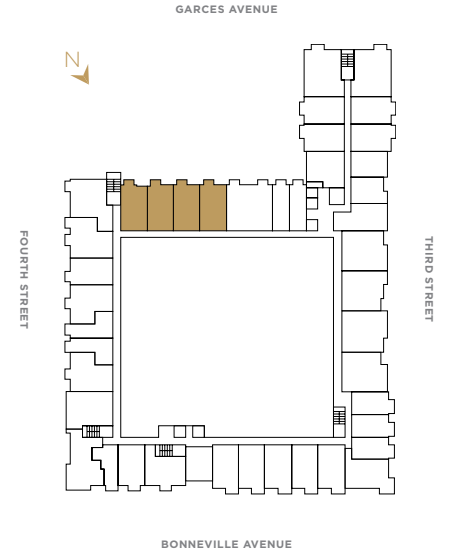

JUHL

Create Your Own Canvas

FF946

1 Bath | 936 - 954 Square Feet

NOTES

---

---

---

---

---

FLOOR PLANS ARE SUBJECT TO CHANGE WITHOUT NOTICE AND ARE FOR PRESENTATION PURPOSES ONLY AS THEY ARE NOT TO SCALE. ALL DIMENSIONS AND SQUARE FOOTAGES ARE APPROXIMATE AND MAY VARY DUE TO UNIQUENESS OF THE BUILDING DESIGN AND CONFIGURATION AND NO REPRESENTATION IS MADE AS TO THE ACCURACY OF SUCH FIGURES. DK LAS VEGAS LLC COMMUNITY. NORTHCAP