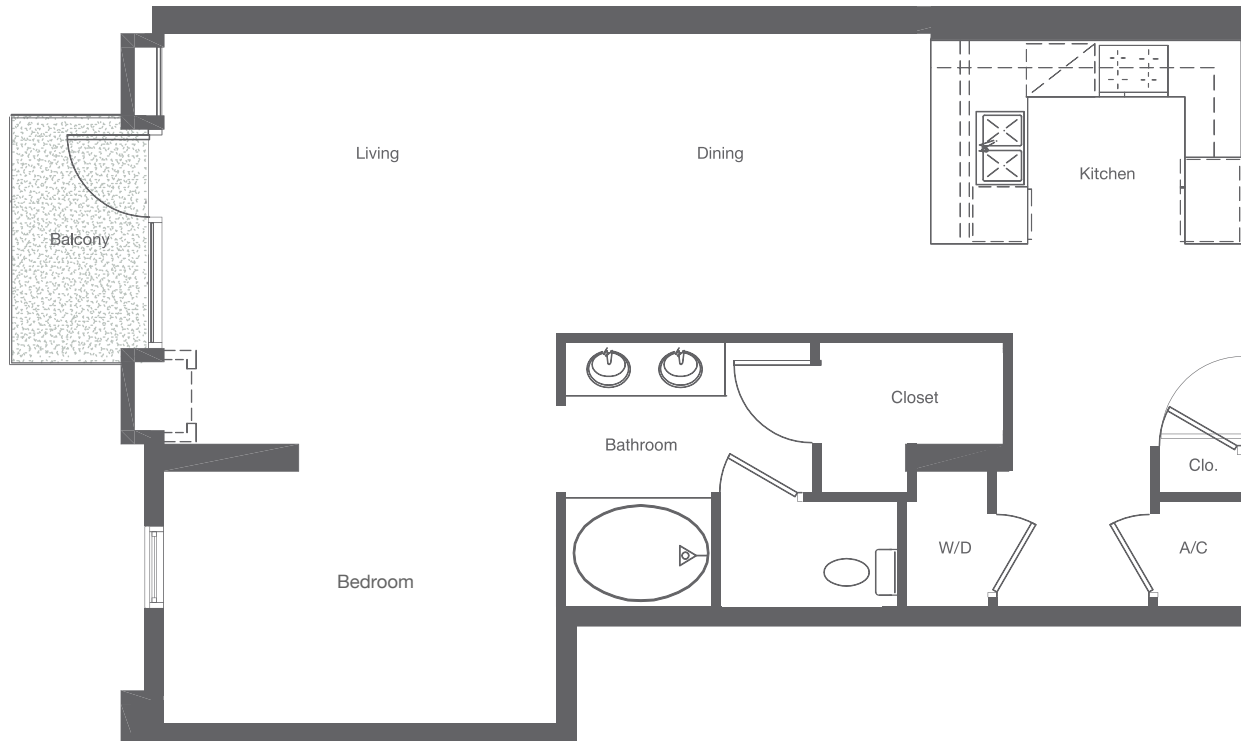

Create Your Own Canvas

FF932

Residence #259

1 Bath | 932 Square Feet

NOTES

FLOOR PLANS ARE SUBJECT TO CHANGE WITHOUT NOTICE AND ARE FOR PRESENTATION PURPOSES ONLY AS THEY ARE NOT TO SCALE. ALL DIMENSIONS AND SQUARE FOOTAGES ARE APPROXIMATE AND MAY VARY DUE TO UNIQUENESS OF THE BUILDING DESIGN AND CONFIGURATION AND NO REPRESENTATION IS MADE AS TO THE ACCURACY OF SUCH FIGURES. DK LAS VEGAS LLC COMMUNITY. Northcap Commercial | License # B.0143037 NORTHCAP