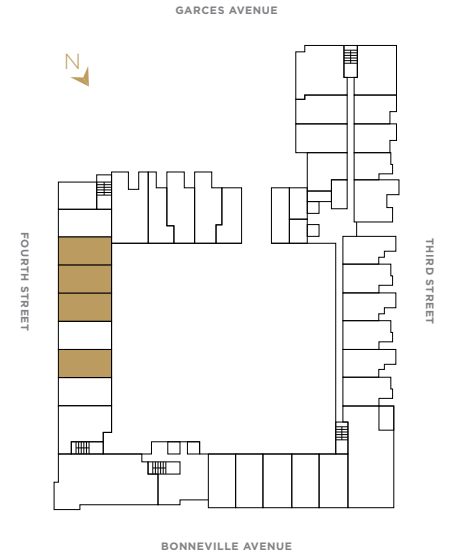

JUHL

Create Your Own Canvas

LLW1898B

1.5 Baths | 1,898 Square Feet

NOTES

FLOOR PLANS ARE SUBJECT TO CHANGE WITHOUT NOTICE AND ARE FOR PRESENTATION PURPOSES ONLY AS THEY ARE NOT TO SCALE. ALL DIMENSIONS AND SQUARE FOOTAGES ARE APPROXIMATE AND MAY VARY DUE TO UNIQUENESS OF THE BUILDING DESIGN AND CONFIGURATION AND NO REPRESENTATION IS MADE AS TO THE ACCURACY OF SUCH FIGURES. DK LAS VEGAS LLC COMMUNITY. NORTHCAP