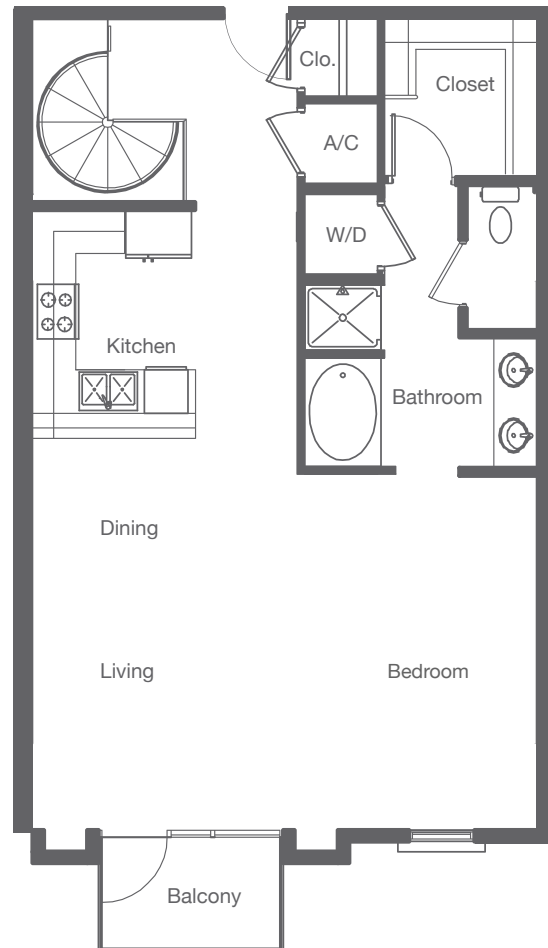

JUHL

Create Your Own Canvas

LLW1898B

1.5 Baths | 1,898 Square Feet

NOTES

FLOOR PLANS ARE SUBJECT TO CHANGE WITHOUT NOTICE AND ARE FOR PRESENTATION PURPOSES ONLY AS THEY ARE NOT TO SCALE. ALL DIMENSIONS AND SQUARE FOOTAGES ARE APPROXIMATE AND MAY VARY DUE TO UNIQUENESS OF THE BUILDING DESIGN AND CONFIGURATION AND NO REPRESENTATION IS MADE AS TO THE ACCURACY OF SUCH FIGURES. DK LAS VEGAS LLC COMMUNITY. NORTHCAP