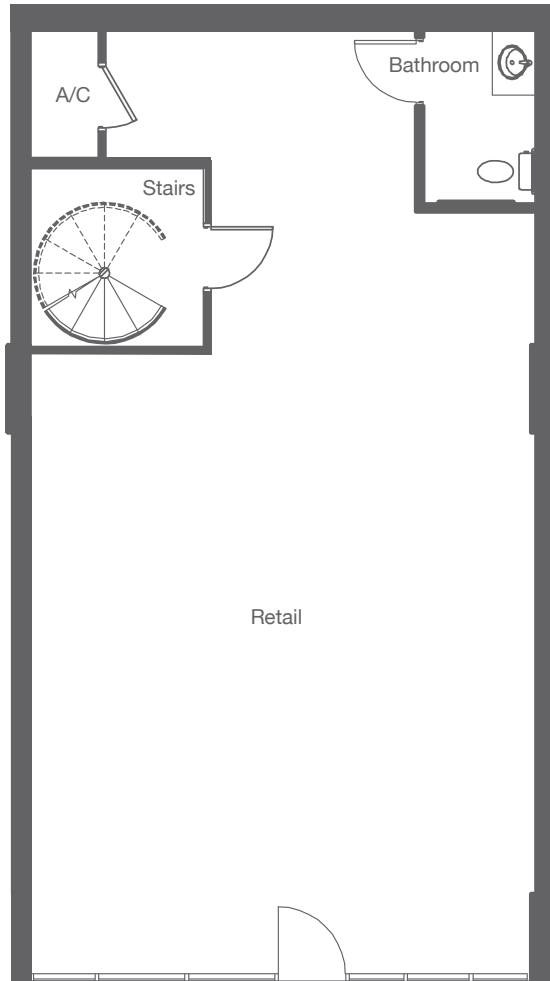

JUHL

Create Your Own Canvas

LLW1898B

1.5 Baths | 1,898 Square Feet

NOTES

FLOOR PLANS ARE SUBJECT TO CHANGE WITHOUT NOTICE AND ARE FOR PRESENTATION PURPOSES ONLY AS THEY ARE NOT TO SCALE. ALL DIMENSIONS AND SQUARE FOOTAGES ARE APPROXIMATE AND MAY VARY DUE TO UNIQUENESS OF THE BUILDING DESIGN AND CONFIGURATION AND NO REPRESENTATION IS MADE AS TO THE ACCURACY OF SUCH FIGURES. DK LAS VEGAS LLC COMMUNITY. NORTHCAP