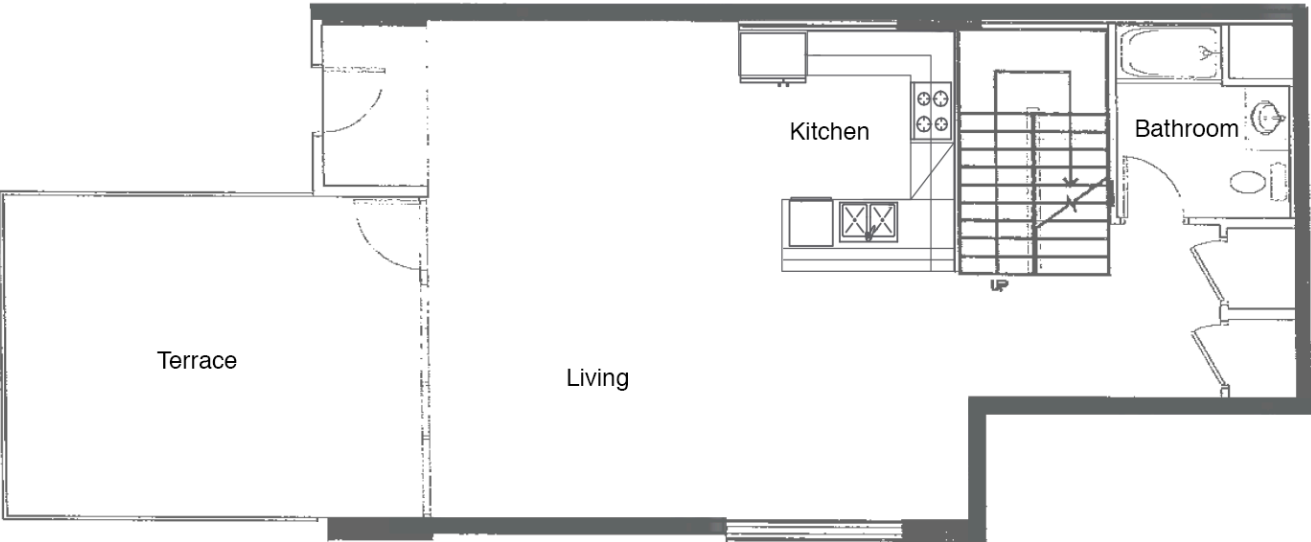

Create Your Own Canvas

FLOFT1461

Residence #163

2 Baths | 1,461 Square Feet

NOTES

FLOOR PLANS ARE SUBJECT TO CHANGE WITHOUT NOTICE AND ARE FOR PRESENTATION PURPOSES ONLY AS THEY ARE NOT TO SCALE. ALL DIMENSIONS AND SQUARE FOOTAGES ARE APPROXIMATE AND MAY VARY DUE TO UNIQUENESS OF THE BUILDING DESIGN AND CONFIGURATION AND NO REPRESENTATION IS MADE AS TO THE ACCURACY OF SUCH FIGURES. DK LAS VEGAS LLC COMMUNITY. NORTHCAP