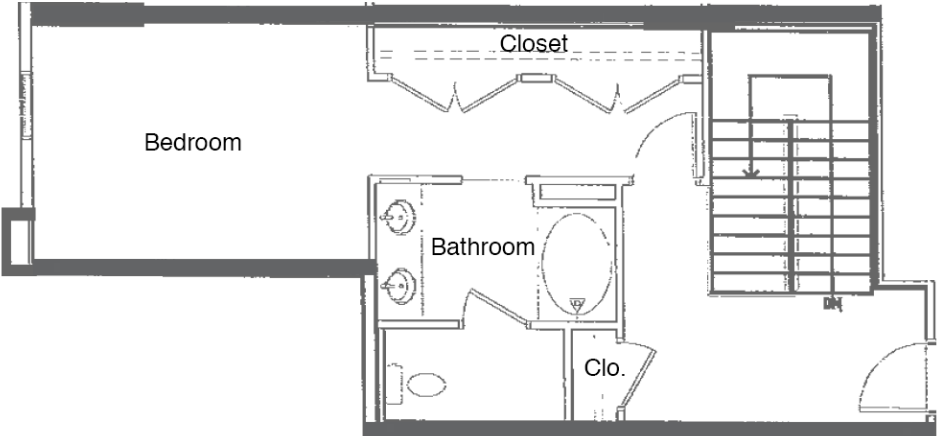

Create Your Own Canvas

FLOFT1461

Residence #163

2 Baths | 1,461 Square Feet

NOTES

FLOOR PLANS ARE SUBJECT TO CHANGE WITHOUT NOTICE AND ARE FOR PRESENTATION PURPOSES ONLY AS THEY ARE NOT TO SCALE. ALL DIMENSIONS AND SQUARE FOOTAGES ARE APPROXIMATE AND MAY VARY DUE TO UNIQUENESS OF THE BUILDING DESIGN AND CONFIGURATION AND NO REPRESENTATION IS MADE AS TO THE ACCURACY OF SUCH FIGURES. DK LAS VEGAS LLC COMMUNITY. NORTHCAP