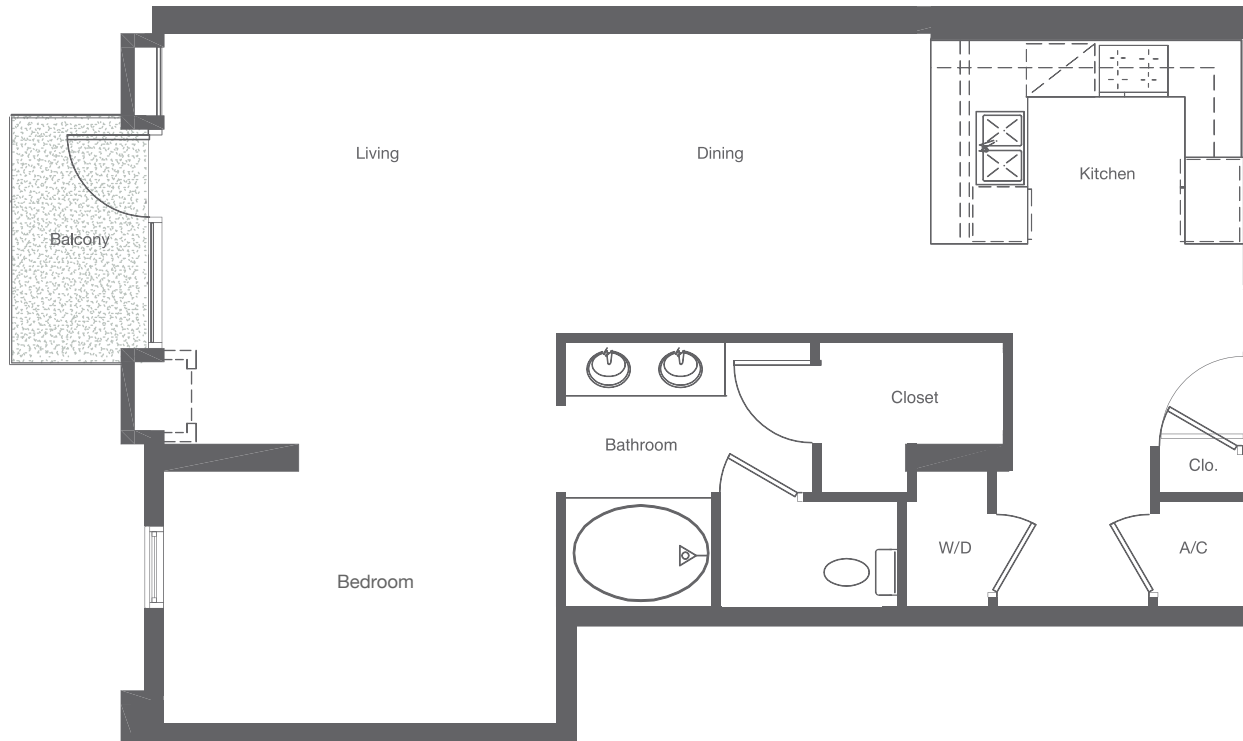

JUHL

Create Your Own Canvas

**FF932**

Residence #259

1 Bath | 932 Square Feet

NOTES

---

---

---

---

---

---

FLOOR PLANS ARE SUBJECT TO CHANGE WITHOUT NOTICE AND ARE FOR PRESENTATION PURPOSES ONLY AS THEY ARE NOT TO SCALE. ALL DIMENSIONS AND SQUARE FOOTAGES ARE APPROXIMATE AND MAY VARY DUE TO UNIQUENESS OF THE BUILDING DESIGN AND CONFIGURATION AND NO REPRESENTATION IS MADE AS TO THE ACCURACY OF SUCH FIGURES. DK LAS VEGAS LLC COMMUNITY. NORTHCAP