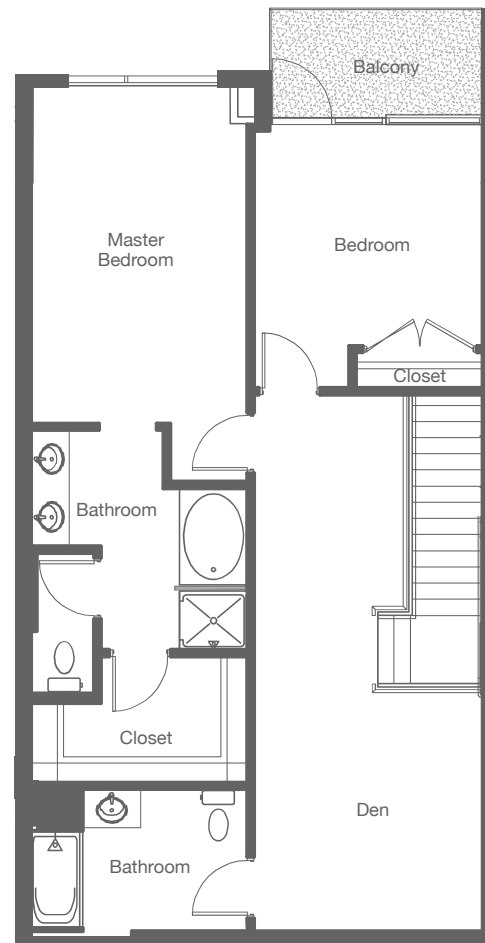

JUHL

Create Your Own Canvas

BB1893

Residence #121, 125, 129

2.5 Baths | 1,893 - 1,894 Square Feet

NOTES

FLOOR PLANS ARE SUBJECT TO CHANGE WITHOUT NOTICE AND ARE FOR PRESENTATION PURPOSES ONLY AS THEY ARE NOT TO SCALE. ALL DIMENSIONS AND SQUARE FOOTAGES ARE APPROXIMATE AND MAY VARY DUE TO UNIQUENESS OF THE BUILDING DESIGN AND CONFIGURATION AND NO REPRESENTATION IS MADE AS TO THE ACCURACY OF SUCH FIGURES. DK LAS VEGAS LLC COMMUNITY. NORTHCAP