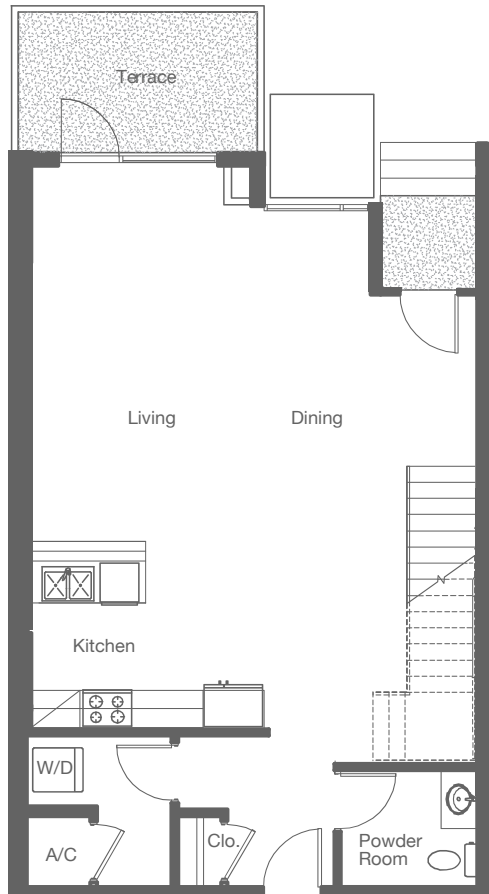

JUHL

Create Your Own Canvas

BB1893

Residence #121, 125, 129

2.5 Baths | 1,893 - 1,894 Square Feet

NOTES

FLOOR PLANS ARE SUBJECT TO CHANGE WITHOUT NOTICE AND ARE FOR PRESENTATION PURPOSES ONLY AS THEY ARE NOT TO SCALE. ALL DIMENSIONS AND SQUARE FOOTAGES ARE APPROXIMATE AND MAY VARY DUE TO UNIQUENESS OF THE BUILDING DESIGN AND CONFIGURATION AND NO REPRESENTATION IS MADE AS TO THE ACCURACY OF SUCH FIGURES. DK LAS VEGAS LLC COMMUNITY. NORTHCAP