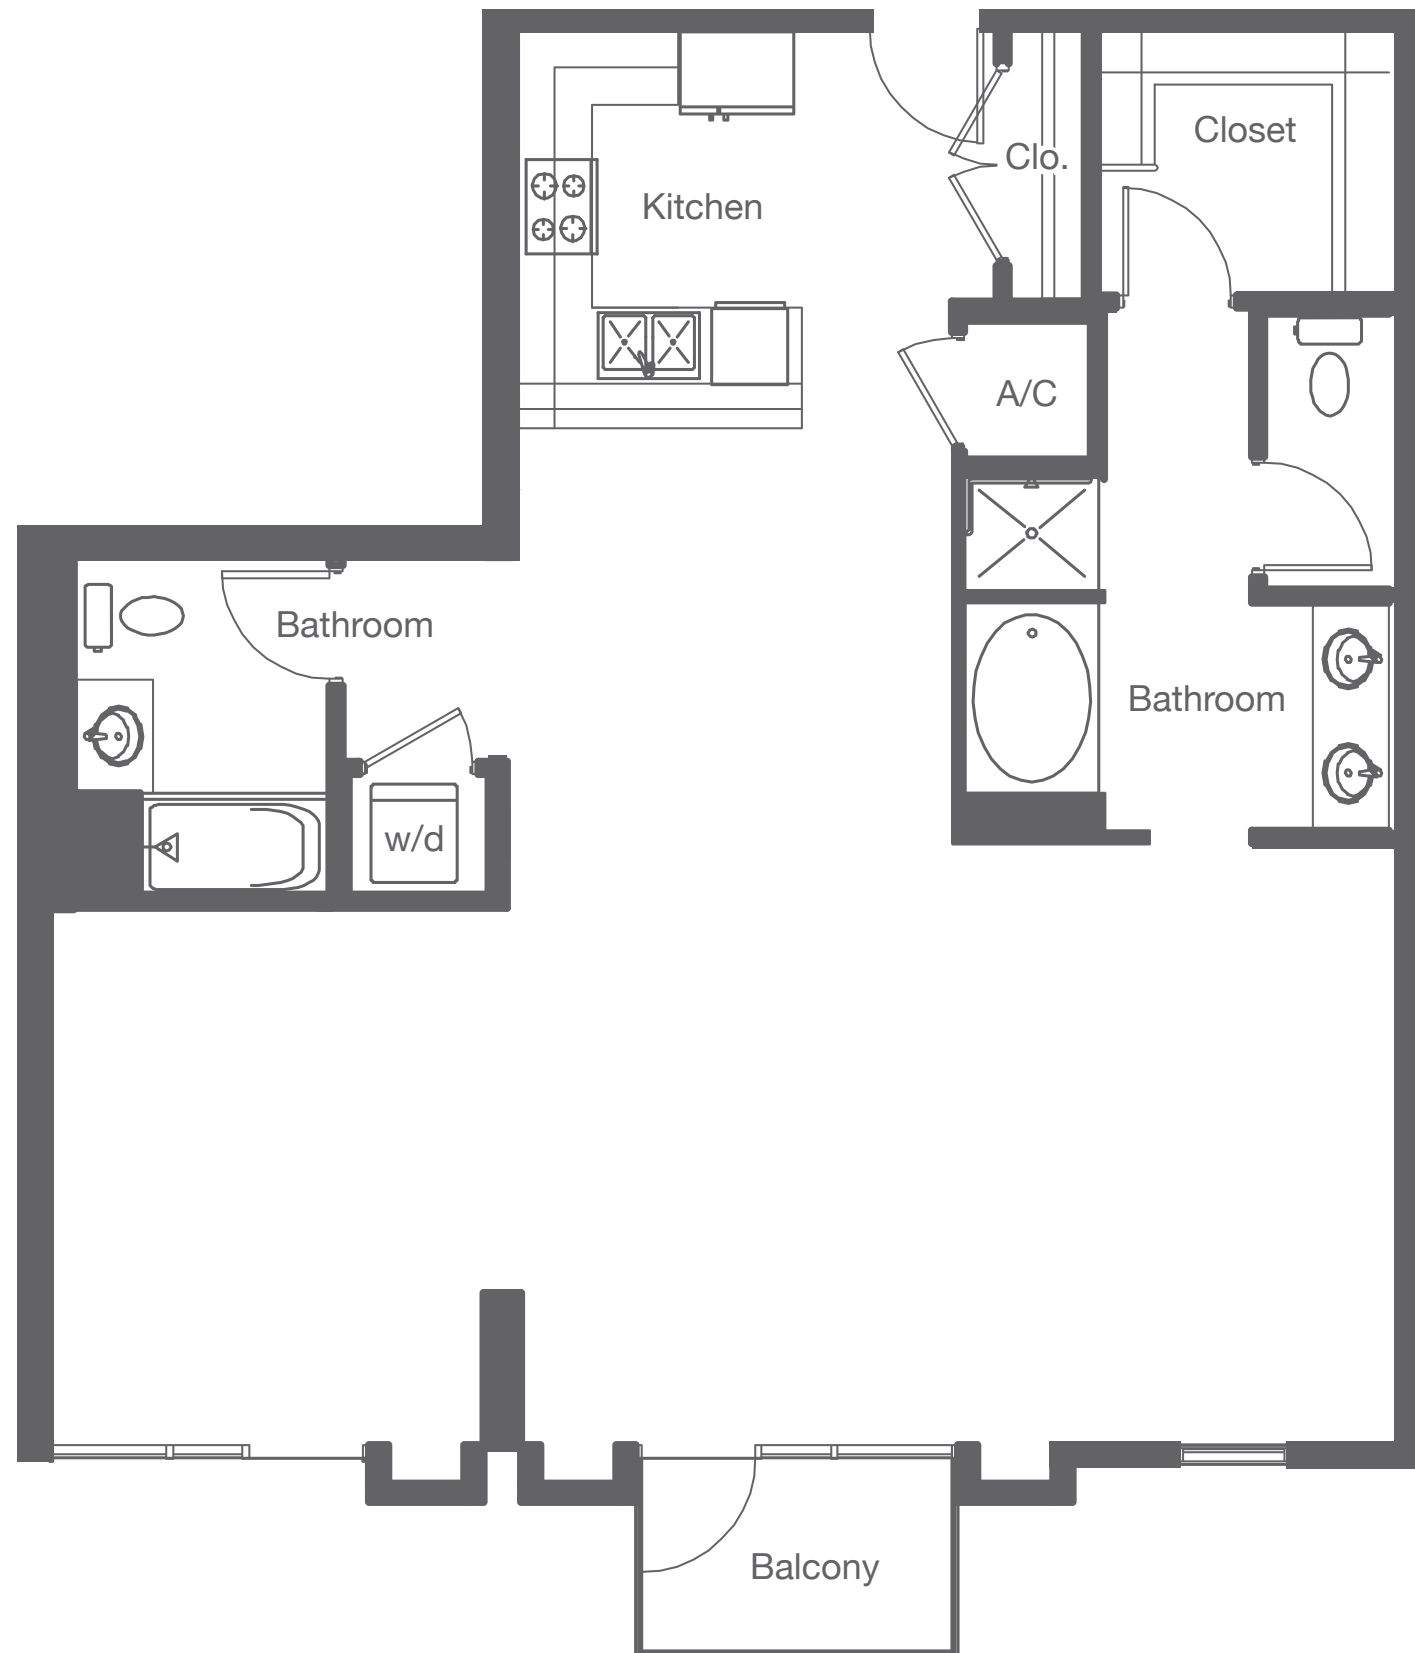

4F1187

Residence #375, 571

JuhlLV.com | 702-816-5466
 353 E Bonneville Ave
 Las Vegas, NV 89101

FLOOR PLANS ARE SUBJECT TO CHANGE WITHOUT NOTICE AND ARE FOR PRESENTATION PURPOSES ONLY AS THEY ARE NOT TO SCALE. ALL DIMENSIONS AND SQUARE FOOTAGES ARE APPROXIMATE AND MAY VARY DUE TO UNIQUENESS OF THE BUILDING DESIGN AND CONFIGURATION AND NO REPRESENTATION IS MADE AS TO THE ACCURACY OF SUCH FIGURES. DK LAS VEGAS LLC COMMUNITY. NORTHCAP

Create Your Own Canvas

4F1187

Residence #375, 571

2 Baths | 1,187 Square Feet

NOTES