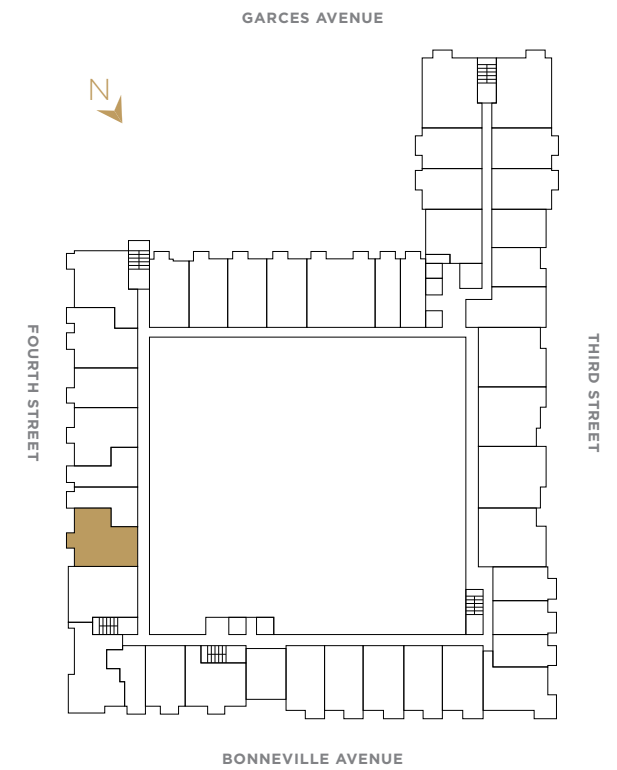

4F1187

Residence #375, 571

JuhlLV.com | 702-816-5466
 353 E Bonneville Ave
 Las Vegas, NV 89101

FLOOR PLANS ARE SUBJECT TO CHANGE WITHOUT NOTICE AND ARE FOR PRESENTATION PURPOSES ONLY AS THEY ARE NOT TO SCALE. ALL DIMENSIONS AND SQUARE FOOTAGES ARE APPROXIMATE AND MAY VARY DUE TO UNIQUENESS OF THE BUILDING DESIGN AND CONFIGURATION AND NO REPRESENTATION IS MADE AS TO THE ACCURACY OF SUCH FIGURES. DK LAS VEGAS LLC COMMUNITY. NORTHCAP

Create Your Own Canvas

4F1187

Residence #375, 571

2 Baths | 1,187 Square Feet

NOTES