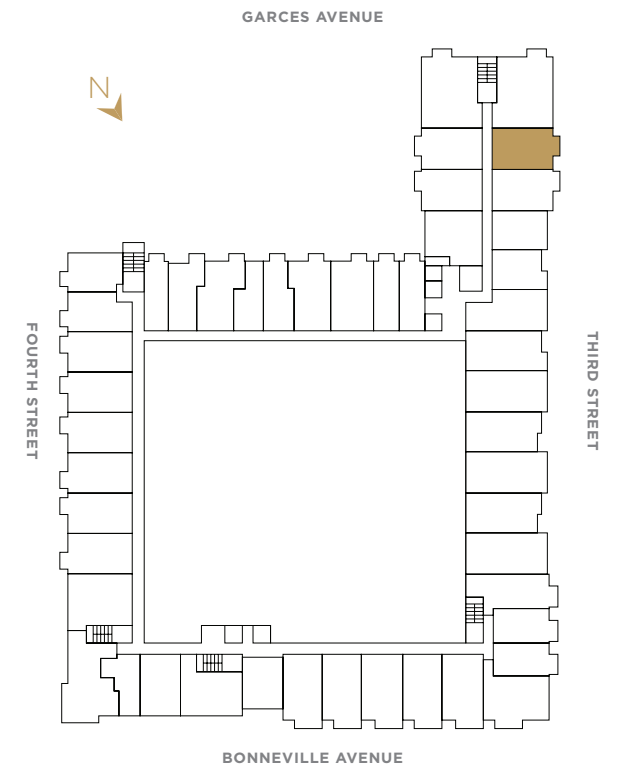

WF819

JuhlLV.com | 702-816-5466
 353 E Bonneville Ave
 Las Vegas, NV 89101

FLOOR PLANS ARE SUBJECT TO CHANGE WITHOUT NOTICE AND ARE FOR PRESENTATION PURPOSES ONLY AS THEY ARE NOT TO SCALE. ALL DIMENSIONS AND SQUARE FOOTAGES ARE APPROXIMATE AND MAY VARY DUE TO UNIQUENESS OF THE BUILDING DESIGN AND CONFIGURATION AND NO REPRESENTATION IS MADE AS TO THE ACCURACY OF SUCH FIGURES. DK LAS VEGAS LLC COMMUNITY. 🏠 NORTHCAP 🏠

Create Your Own Canvas

WF819

1 Bath | 819 Square Feet

NOTES