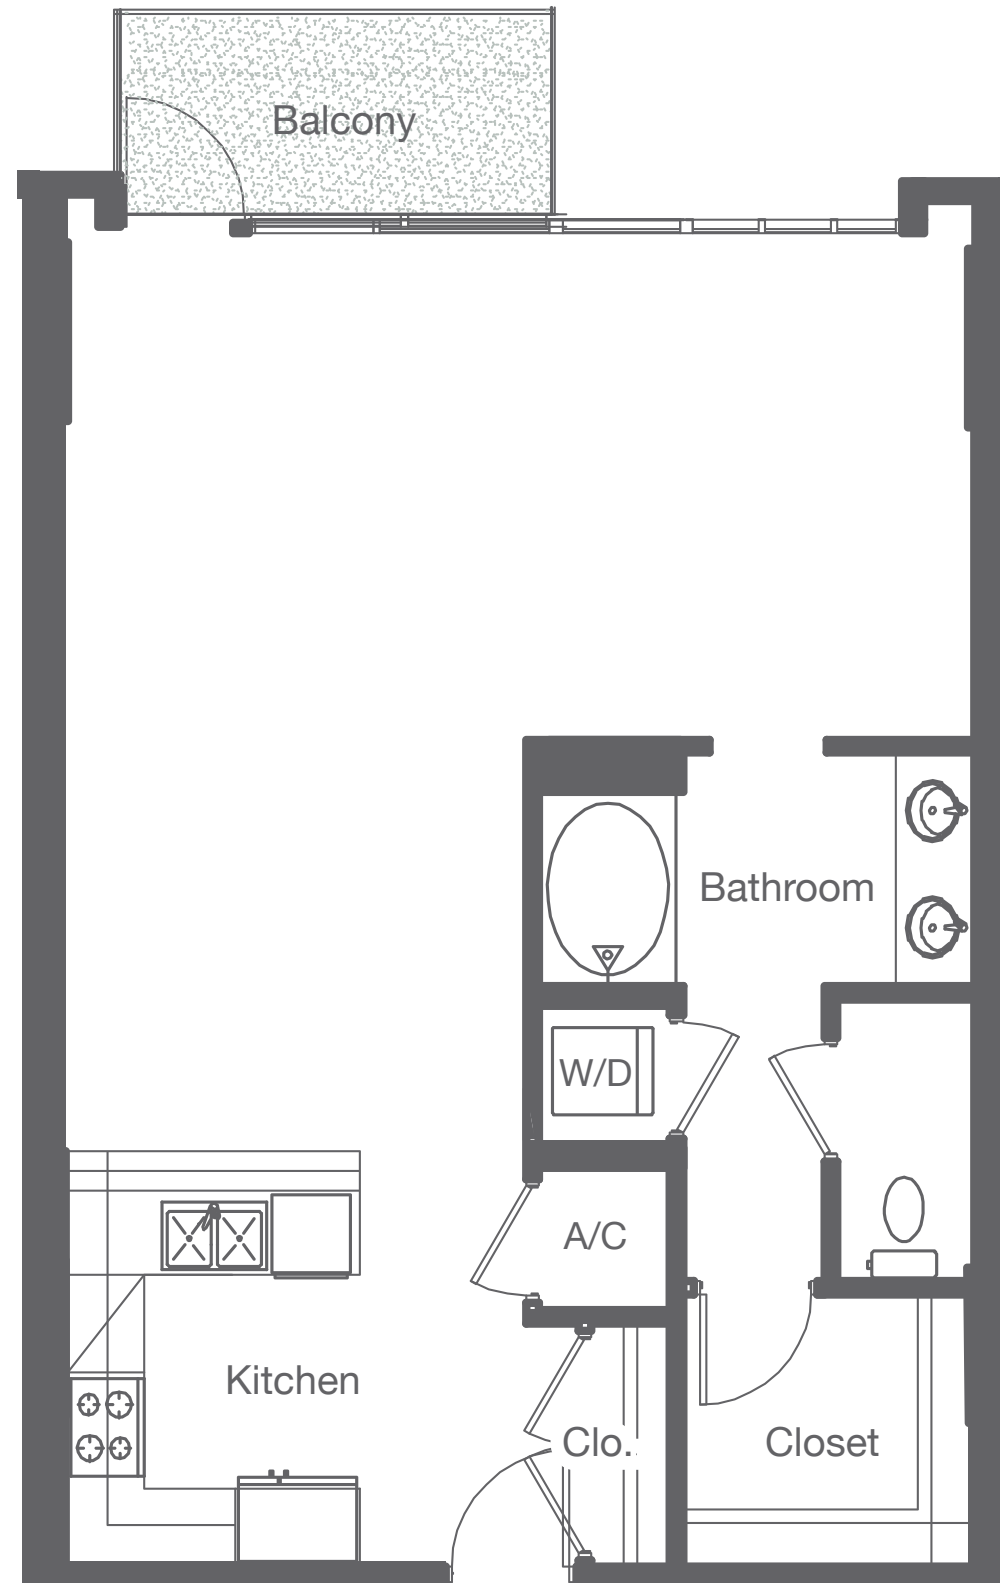

WF819

JuhlLV.com | 702-816-5466
 353 E Bonneville Ave
 Las Vegas, NV 89101

FLOOR PLANS ARE SUBJECT TO CHANGE WITHOUT NOTICE AND ARE FOR PRESENTATION PURPOSES ONLY AS THEY ARE NOT TO SCALE. ALL DIMENSIONS AND SQUARE FOOTAGES ARE APPROXIMATE AND MAY VARY DUE TO UNIQUENESS OF THE BUILDING DESIGN AND CONFIGURATION AND NO REPRESENTATION IS MADE AS TO THE ACCURACY OF SUCH FIGURES. DK LAS VEGAS LLC COMMUNITY. 🏠 NORTHCAP 🏠

Create Your Own Canvas

WF819

1 Bath | 819 Square Feet

NOTES