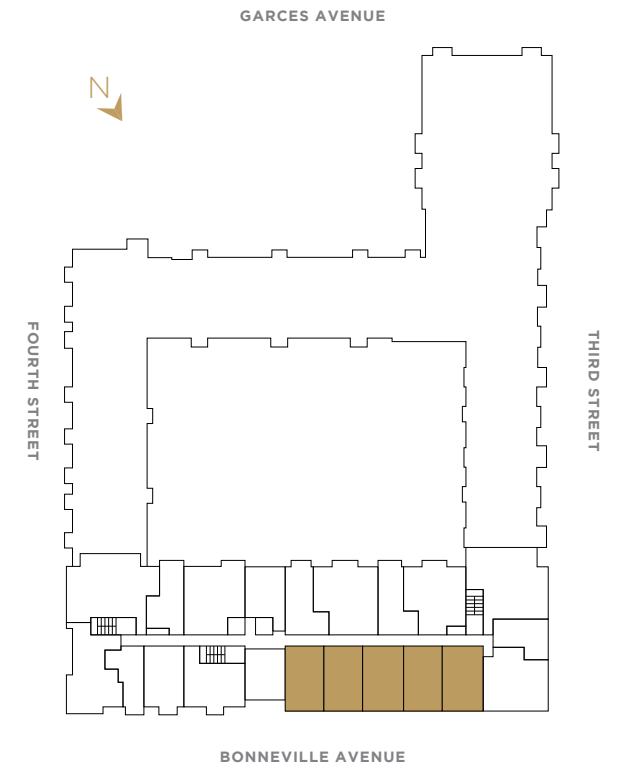

**MF859**

JuhlLV.com | 702-816-5466  
 353 E Bonneville Ave  
 Las Vegas, NV 89101

FLOOR PLANS ARE SUBJECT TO CHANGE WITHOUT NOTICE AND ARE FOR PRESENTATION PURPOSES ONLY AS THEY ARE NOT TO SCALE. ALL DIMENSIONS AND SQUARE FOOTAGES ARE APPROXIMATE AND MAY VARY DUE TO UNIQUENESS OF THE BUILDING DESIGN AND CONFIGURATION AND NO REPRESENTATION IS MADE AS TO THE ACCURACY OF SUCH FIGURES. DK LAS VEGAS LLC COMMUNITY. NORTHCAP COMMERCIAL | LICENSE # B.0143037 NORTHCAP

JUHL

Create Your Own Canvas

MF859

1 Bath | 859 - 868 Square Feet

NOTES

---

---

---