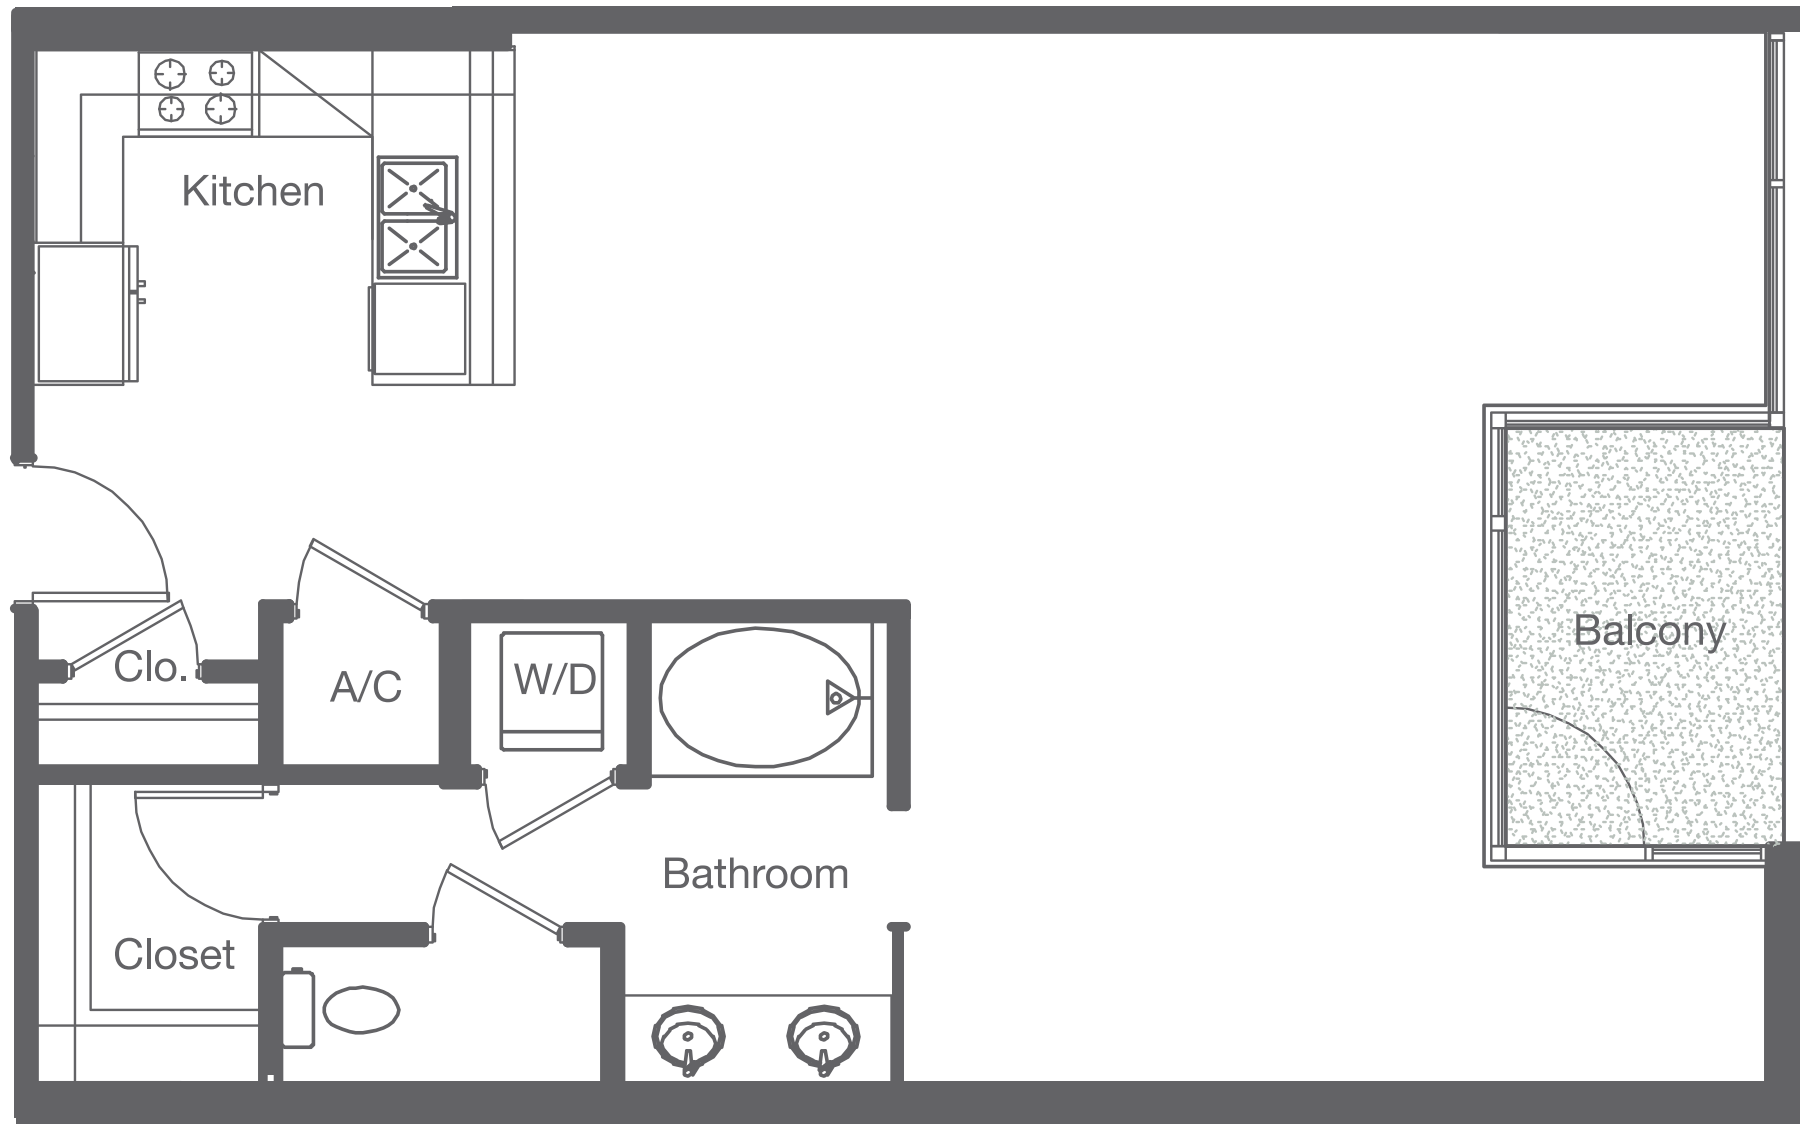

JUHL

Create Your Own Canvas

MF859

1 Bath | 859 - 868 Square Feet

NOTES

---

---

---