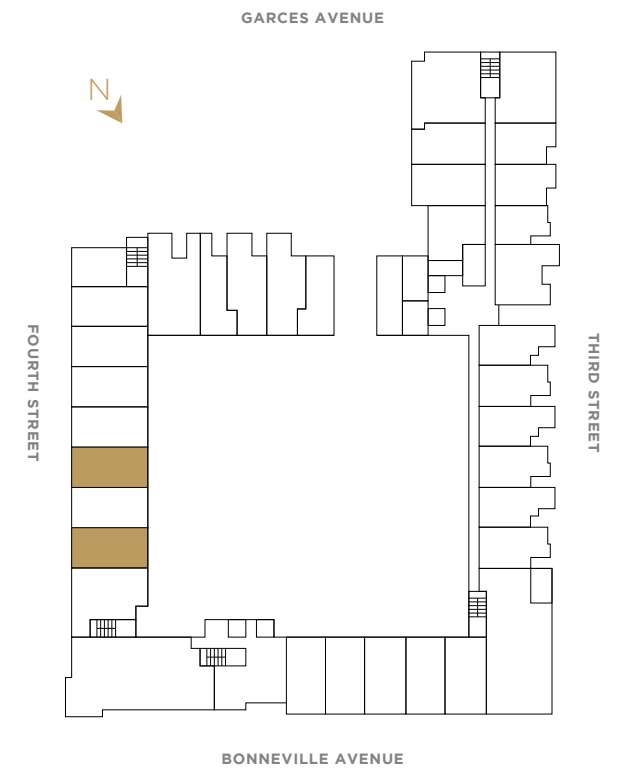

JUHL

LLW1898A

Residence #181, 185

JuhlLV.com | 702-816-5466
353 E Bonneville Ave
Las Vegas, NV 89101

FLOOR PLANS ARE SUBJECT TO CHANGE WITHOUT NOTICE AND ARE FOR PRESENTATION PURPOSES ONLY AS THEY ARE NOT TO SCALE. ALL DIMENSIONS AND SQUARE FOOTAGES ARE APPROXIMATE AND MAY VARY DUE TO UNIQUENESS OF THE BUILDING DESIGN AND CONFIGURATION AND NO REPRESENTATION IS MADE AS TO THE ACCURACY OF SUCH FIGURES. DK LAS VEGAS LLC COMMUNITY. 🏠 NORTHCAP 🏠

Create Your Own Canvas

LLW1898A

Residence #181, 185

1.5 Baths | 1,898 - 1,922 Square Feet

NOTES