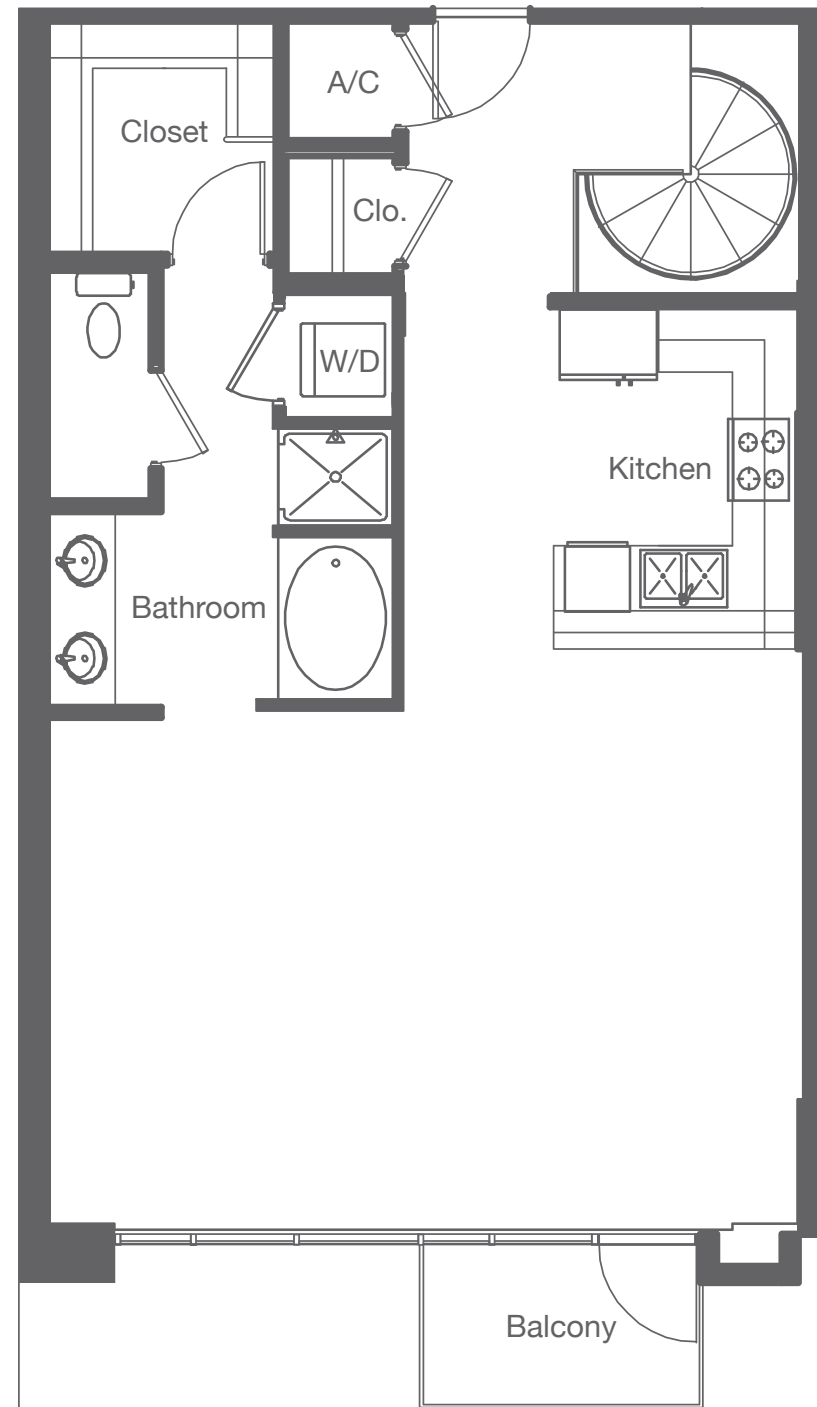

JUHL

LLW1898A

Residence #181, 185

JuhlLV.com | 702-816-5466
353 E Bonneville Ave
Las Vegas, NV 89101

FLOOR PLANS ARE SUBJECT TO CHANGE WITHOUT NOTICE AND ARE FOR PRESENTATION PURPOSES ONLY AS THEY ARE NOT TO SCALE. ALL DIMENSIONS AND SQUARE FOOTAGES ARE APPROXIMATE AND MAY VARY DUE TO UNIQUENESS OF THE BUILDING DESIGN AND CONFIGURATION AND NO REPRESENTATION IS MADE AS TO THE ACCURACY OF SUCH FIGURES. DK LAS VEGAS LLC COMMUNITY. 🏠 NORTHCAP 🏠

Create Your Own Canvas

LLW1898A

Residence #181, 185

1.5 Baths | 1,898 - 1,922 Square Feet

NOTES