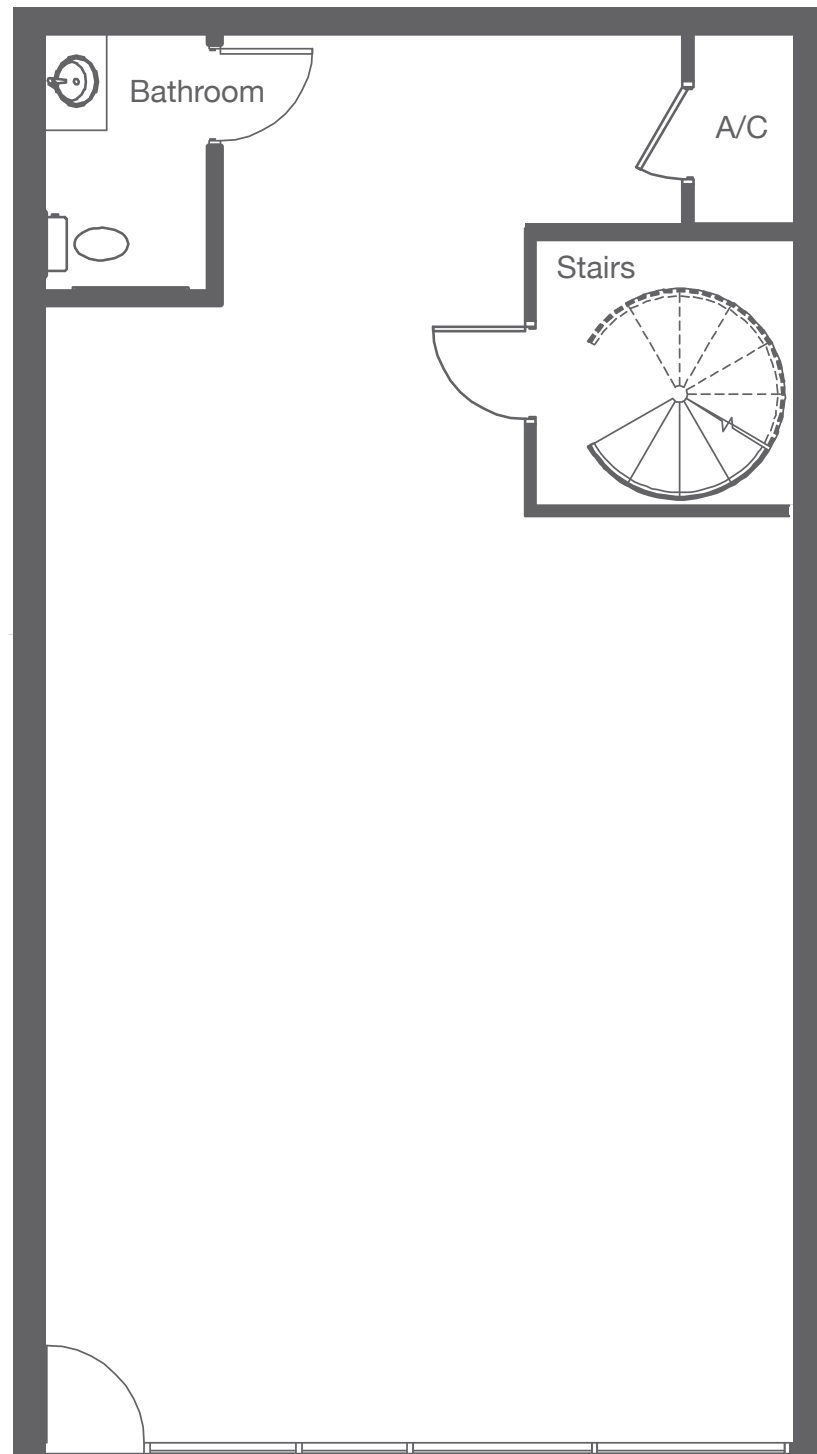

JUHL

LLW1898A

Residence #181, 185

JuhlLV.com | 702-816-5466
353 E Bonneville Ave
Las Vegas, NV 89101

FLOOR PLANS ARE SUBJECT TO CHANGE WITHOUT NOTICE AND ARE FOR PRESENTATION PURPOSES ONLY AS THEY ARE NOT TO SCALE. ALL DIMENSIONS AND SQUARE FOOTAGES ARE APPROXIMATE AND MAY VARY DUE TO UNIQUENESS OF THE BUILDING DESIGN AND CONFIGURATION AND NO REPRESENTATION IS MADE AS TO THE ACCURACY OF SUCH FIGURES. DK LAS VEGAS LLC COMMUNITY. 🏠 NORTHCAP 🏠

Create Your Own Canvas

LLW1898A

Residence #181, 185

1.5 Baths | 1,898 - 1,922 Square Feet

NOTES