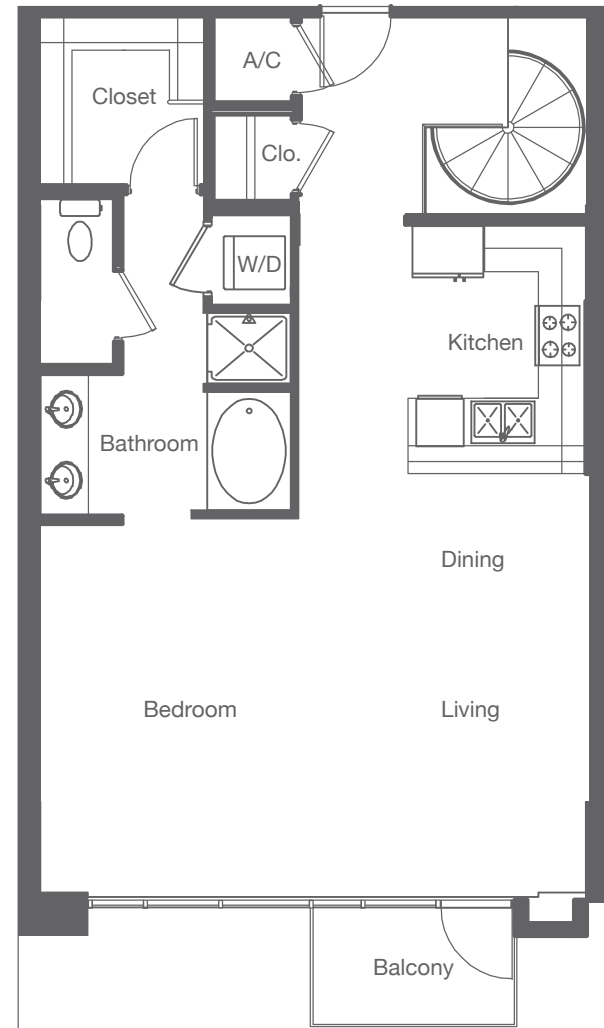

JUHL

LLW1898A

Residence #181, 185

JuhlLV.com | 702-816-5466
353 E Bonneville Ave
Las Vegas, NV 89101

FLOOR PLANS ARE SUBJECT TO CHANGE WITHOUT NOTICE AND ARE FOR PRESENTATION PURPOSES ONLY AS THEY ARE NOT TO SCALE. ALL DIMENSIONS AND SQUARE FOOTAGES ARE APPROXIMATE AND MAY VARY DUE TO UNIQUENESS OF THE BUILDING DESIGN AND CONFIGURATION AND NO REPRESENTATION IS MADE AS TO THE ACCURACY OF SUCH FIGURES. DK LAS VEGAS LLC COMMUNITY. 🏠 NORTHCAP 🏠

Create Your Own Canvas

LLW1898A

Residence #181, 185

1.5 Baths | 1,898 - 1,922 Square Feet

NOTES