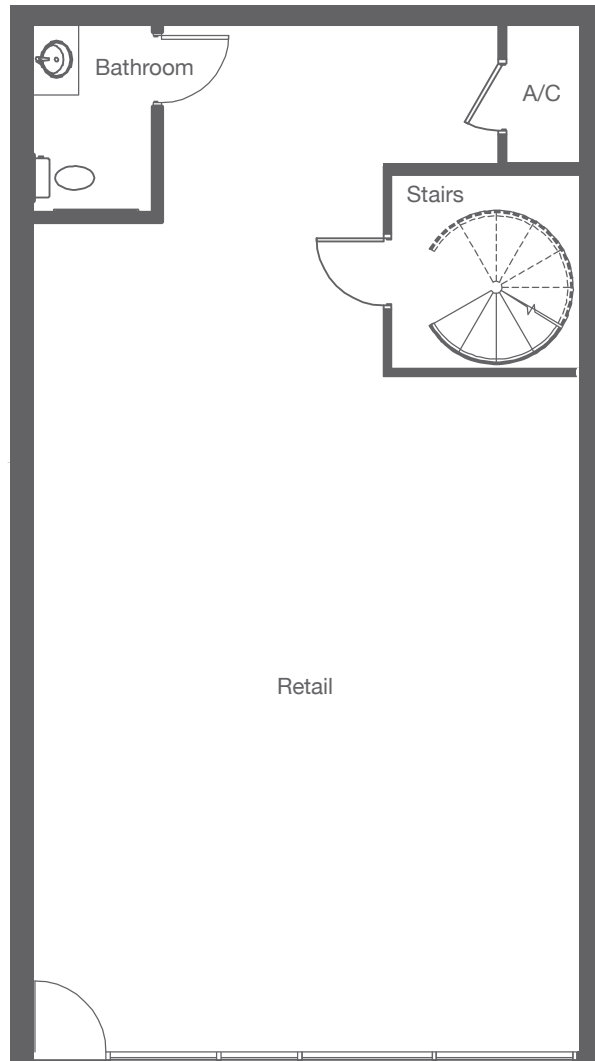

JUHL

LLW1898A

Residence #181, 185

JuhlLV.com | 702-816-5466
353 E Bonneville Ave
Las Vegas, NV 89101

FLOOR PLANS ARE SUBJECT TO CHANGE WITHOUT NOTICE AND ARE FOR PRESENTATION PURPOSES ONLY AS THEY ARE NOT TO SCALE. ALL DIMENSIONS AND SQUARE FOOTAGES ARE APPROXIMATE AND MAY VARY DUE TO UNIQUENESS OF THE BUILDING DESIGN AND CONFIGURATION AND NO REPRESENTATION IS MADE AS TO THE ACCURACY OF SUCH FIGURES. DK LAS VEGAS LLC COMMUNITY. 🏠 NORTHCAP 🏠

Create Your Own Canvas

LLW1898A

Residence #181, 185

1.5 Baths | 1,898 - 1,922 Square Feet

NOTES