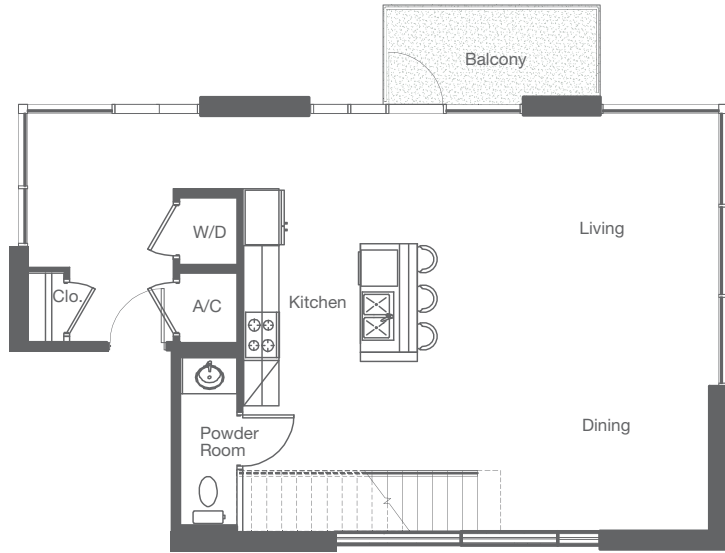

JUHL

Create Your Own Canvas

HPH1735

Residence #1401

2.5 Baths | 1,735 Square Feet

NOTES

FLOOR PLANS ARE SUBJECT TO CHANGE WITHOUT NOTICE AND ARE FOR PRESENTATION PURPOSES ONLY AS THEY ARE NOT TO SCALE. ALL DIMENSIONS AND SQUARE FOOTAGES ARE APPROXIMATE AND MAY VARY DUE TO UNIQUENESS OF THE BUILDING DESIGN AND CONFIGURATION AND NO REPRESENTATION IS MADE AS TO THE ACCURACY OF SUCH FIGURES. DK LAS VEGAS LLC COMMUNITY. 🏠 NORTHCAP 🏠