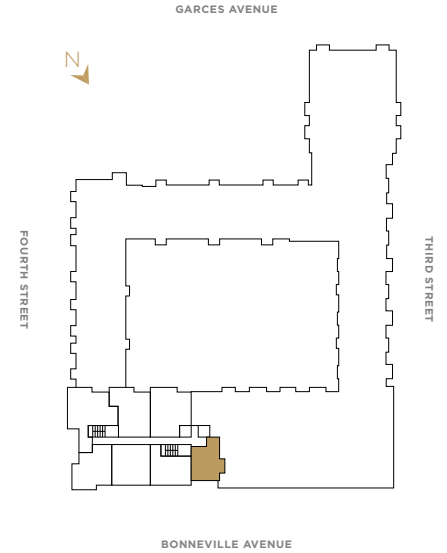

JUHL

Create Your Own Canvas

HPH1735

Residence #1401

2.5 Baths | 1,735 Square Feet

NOTES

FLOOR PLANS ARE SUBJECT TO CHANGE WITHOUT NOTICE AND ARE FOR PRESENTATION PURPOSES ONLY AS THEY ARE NOT TO SCALE. ALL DIMENSIONS AND SQUARE FOOTAGES ARE APPROXIMATE AND MAY VARY DUE TO UNIQUENESS OF THE BUILDING DESIGN AND CONFIGURATION AND NO REPRESENTATION IS MADE AS TO THE ACCURACY OF SUCH FIGURES. DK LAS VEGAS LLC COMMUNITY. 🏠 NORTHCAP 🏠