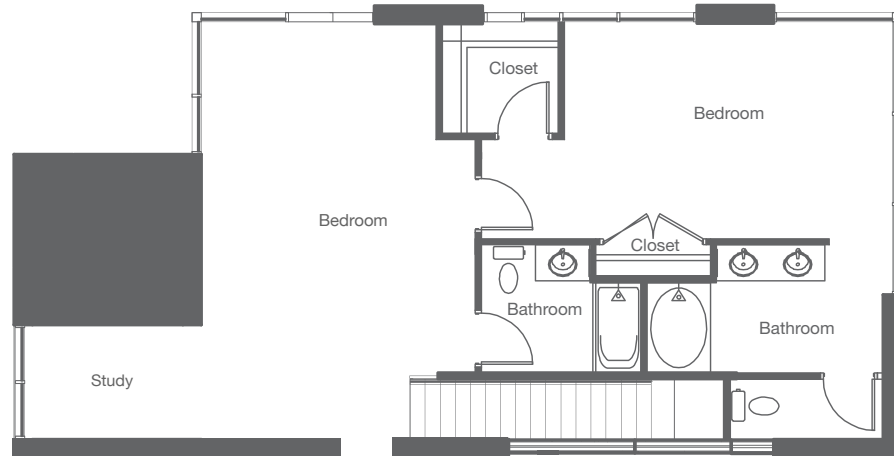

JUHL

Create Your Own Canvas

HPH1735

Residence #1401

2.5 Baths | 1,735 Square Feet

NOTES

FLOOR PLANS ARE SUBJECT TO CHANGE WITHOUT NOTICE AND ARE FOR PRESENTATION PURPOSES ONLY AS THEY ARE NOT TO SCALE. ALL DIMENSIONS AND SQUARE FOOTAGES ARE APPROXIMATE AND MAY VARY DUE TO UNIQUENESS OF THE BUILDING DESIGN AND CONFIGURATION AND NO REPRESENTATION IS MADE AS TO THE ACCURACY OF SUCH FIGURES. DK LAS VEGAS LLC COMMUNITY. 🏠 NORTHCAP 🏠