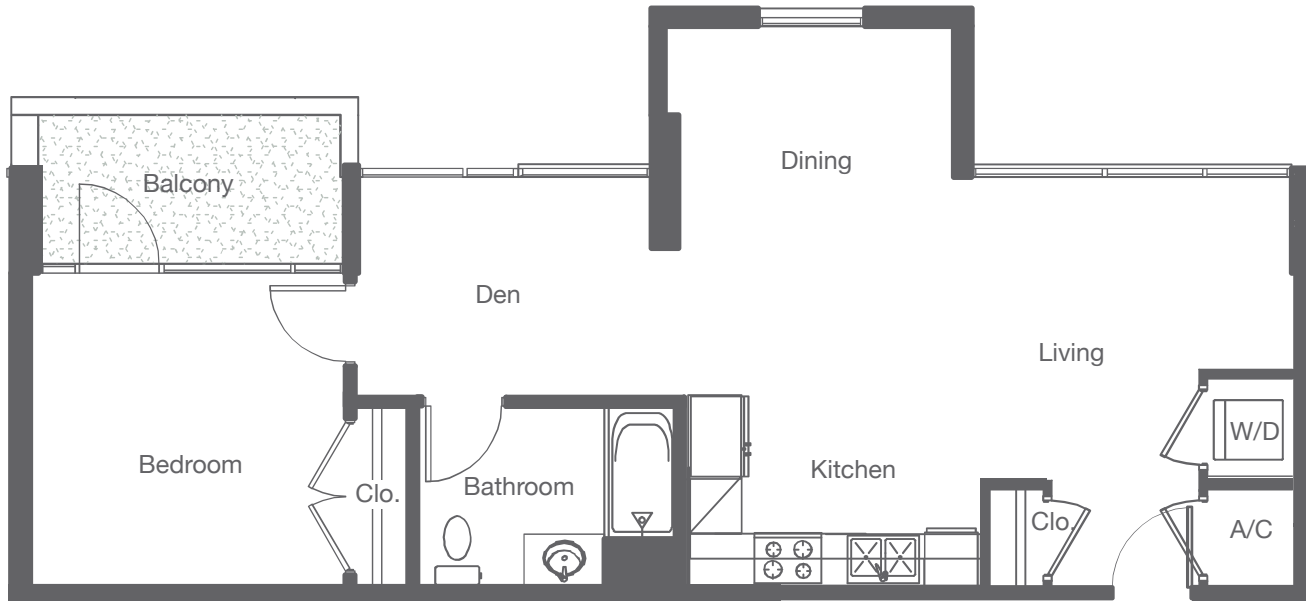

JUHL

Create Your Own Canvas

BF761

Residence #717, 721, 725

1 Bath | 757 - 761 Square Feet

NOTES

FLOOR PLANS ARE SUBJECT TO CHANGE WITHOUT NOTICE AND ARE FOR PRESENTATION PURPOSES ONLY AS THEY ARE NOT TO SCALE. ALL DIMENSIONS AND SQUARE FOOTAGES ARE APPROXIMATE AND MAY VARY DUE TO UNIQUENESS OF THE BUILDING DESIGN AND CONFIGURATION AND NO REPRESENTATION IS MADE AS TO THE ACCURACY OF SUCH FIGURES. DK LAS VEGAS LLC COMMUNITY. NORTHCAP