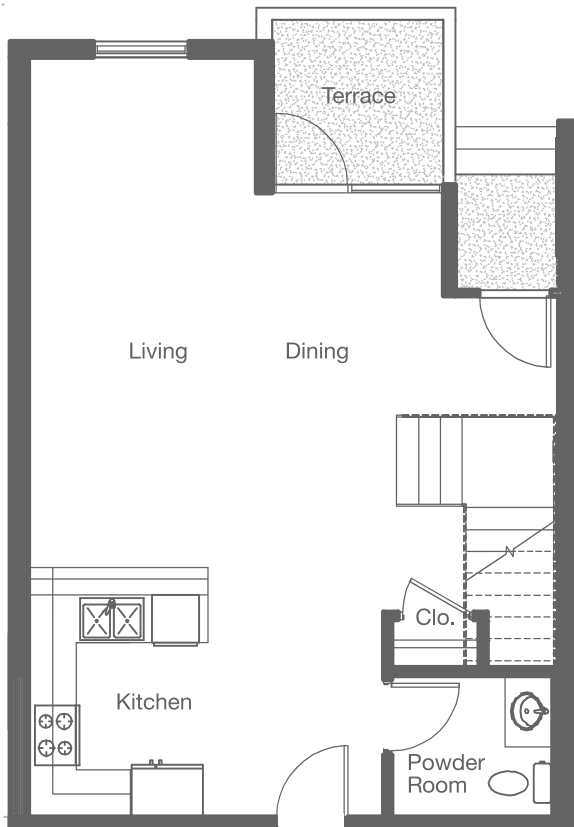

Create Your Own Canvas

BB1271

Residence #137

1.5 Baths | 1,271 Square Feet

NOTES

FLOOR PLANS ARE SUBJECT TO CHANGE WITHOUT NOTICE AND ARE FOR PRESENTATION PURPOSES ONLY AS THEY ARE NOT TO SCALE. ALL DIMENSIONS AND SQUARE FOOTAGES ARE APPROXIMATE AND MAY VARY DUE TO UNIQUENESS OF THE BUILDING DESIGN AND CONFIGURATION AND NO REPRESENTATION IS MADE AS TO THE ACCURACY OF SUCH FIGURES. DK LAS VEGAS LLC COMMUNITY. 🏠 NORTHCAP 🏠