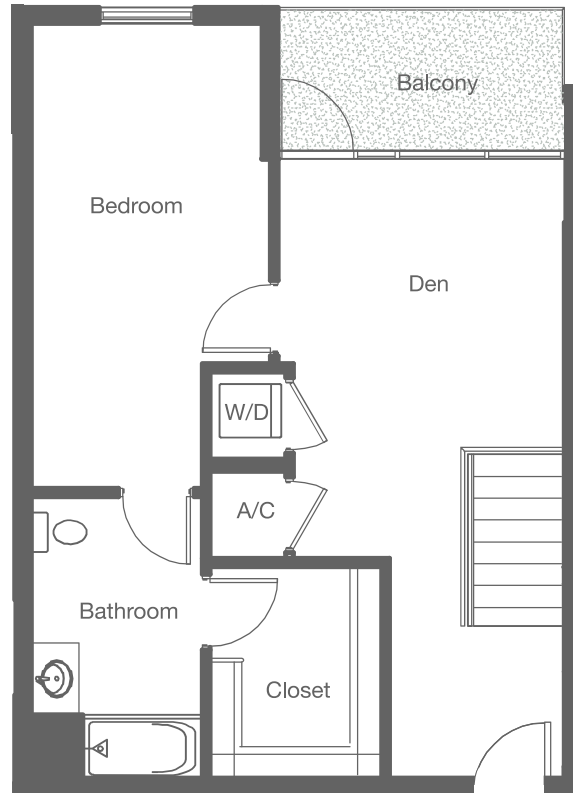

Create Your Own Canvas

BB1271

Residence #137

1.5 Baths | 1,271 Square Feet

NOTES

FLOOR PLANS ARE SUBJECT TO CHANGE WITHOUT NOTICE AND ARE FOR PRESENTATION PURPOSES ONLY AS THEY ARE NOT TO SCALE. ALL DIMENSIONS AND SQUARE FOOTAGES ARE APPROXIMATE AND MAY VARY DUE TO UNIQUENESS OF THE BUILDING DESIGN AND CONFIGURATION AND NO REPRESENTATION IS MADE AS TO THE ACCURACY OF SUCH FIGURES. DK LAS VEGAS LLC COMMUNITY. 🏠 NORTHCAP 🏠