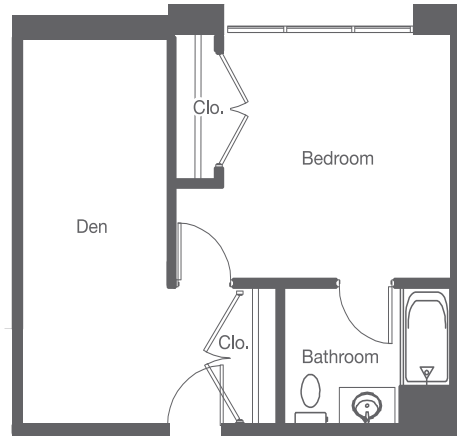

JUHL

Create Your Own Canvas

4LOFT1490

2.5 Baths | 1,480 - 1,490 Square Feet

NOTES

FLOOR PLANS ARE SUBJECT TO CHANGE WITHOUT NOTICE AND ARE FOR PRESENTATION PURPOSES ONLY AS THEY ARE NOT TO SCALE. ALL DIMENSIONS AND SQUARE FOOTAGES ARE APPROXIMATE AND MAY VARY DUE TO UNIQUENESS OF THE BUILDING DESIGN AND CONFIGURATION AND NO REPRESENTATION IS MADE AS TO THE ACCURACY OF SUCH FIGURES. 🏠 NORTHCAP 🏠