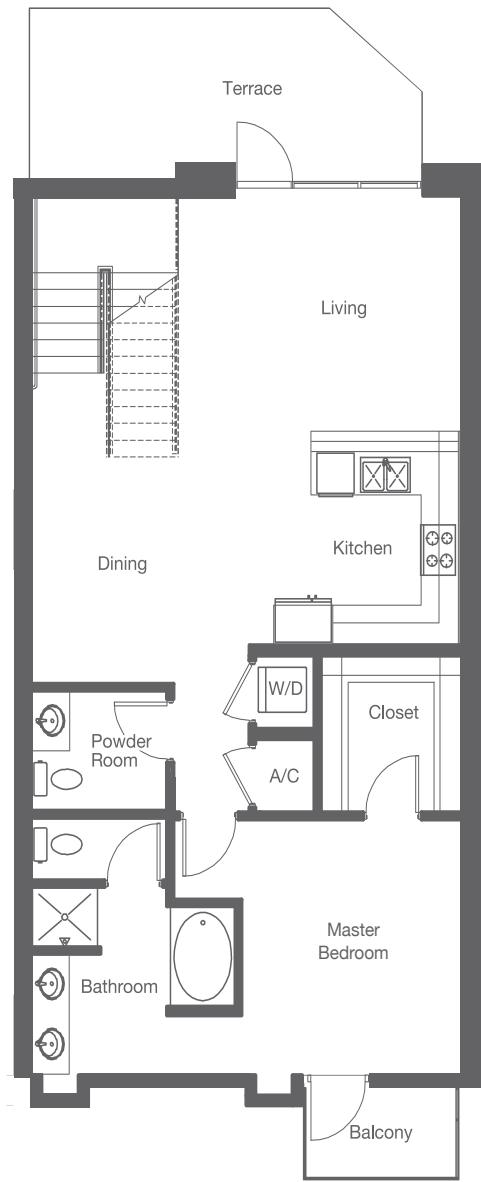

JUHL

Create Your Own Canvas

4LOFT1490

2.5 Baths | 1,480 - 1,490 Square Feet

NOTES

FLOOR PLANS ARE SUBJECT TO CHANGE WITHOUT NOTICE AND ARE FOR PRESENTATION PURPOSES ONLY AS THEY ARE NOT TO SCALE. ALL DIMENSIONS AND SQUARE FOOTAGES ARE APPROXIMATE AND MAY VARY DUE TO UNIQUENESS OF THE BUILDING DESIGN AND CONFIGURATION AND NO REPRESENTATION IS MADE AS TO THE ACCURACY OF SUCH FIGURES. 🏠 NORTHCAP 🏠